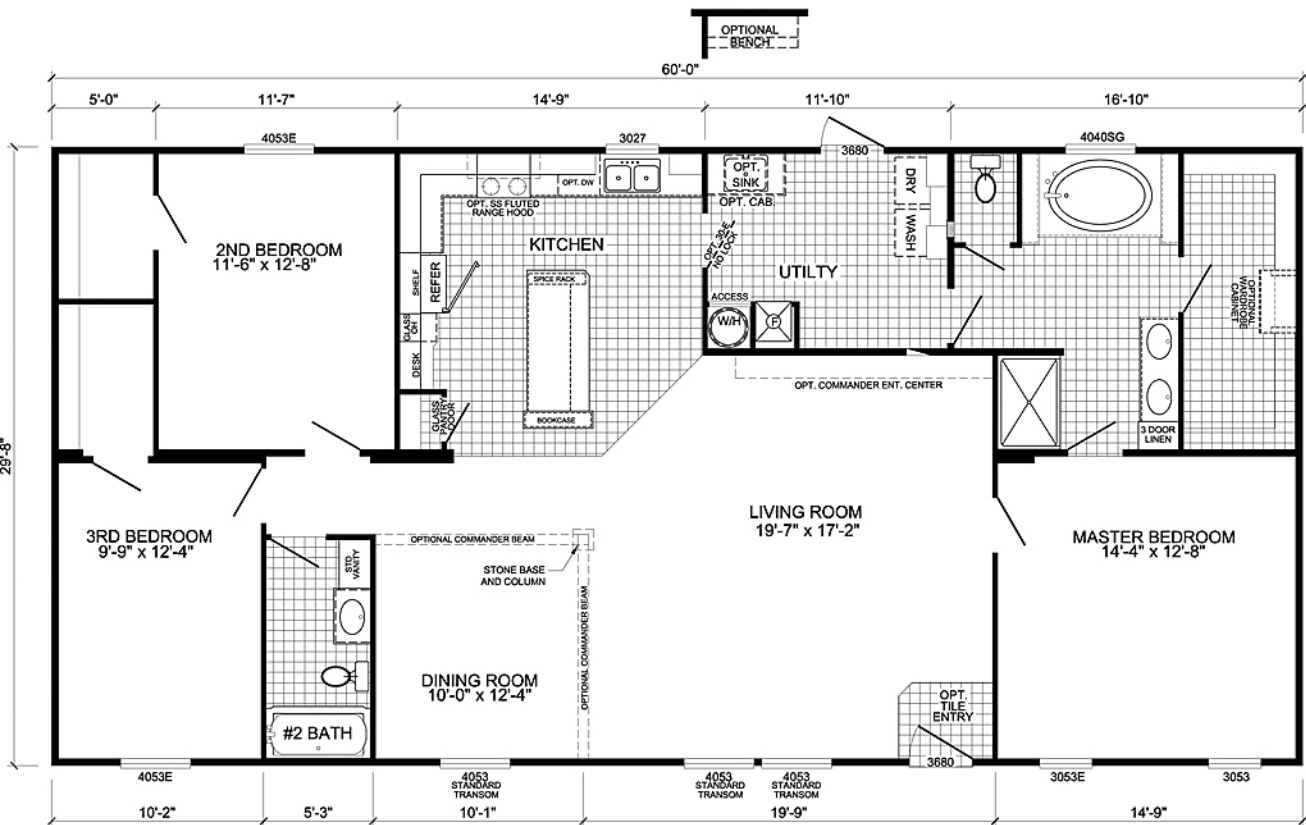

BONANZA

OPT. #2 BATH
5'-3"

4053 STANDARD TRANSOM
10'-1"

M-3603H-SVS

3-BEDROOM / 2-BATH

32 x 64 - Approx. 1760 Sq. Ft.

Date: 8-20-2013

* All room dimensions include closets and square footage figures are approximate.
* Transom windows are available on optional 9'-0" sidewall houses only.