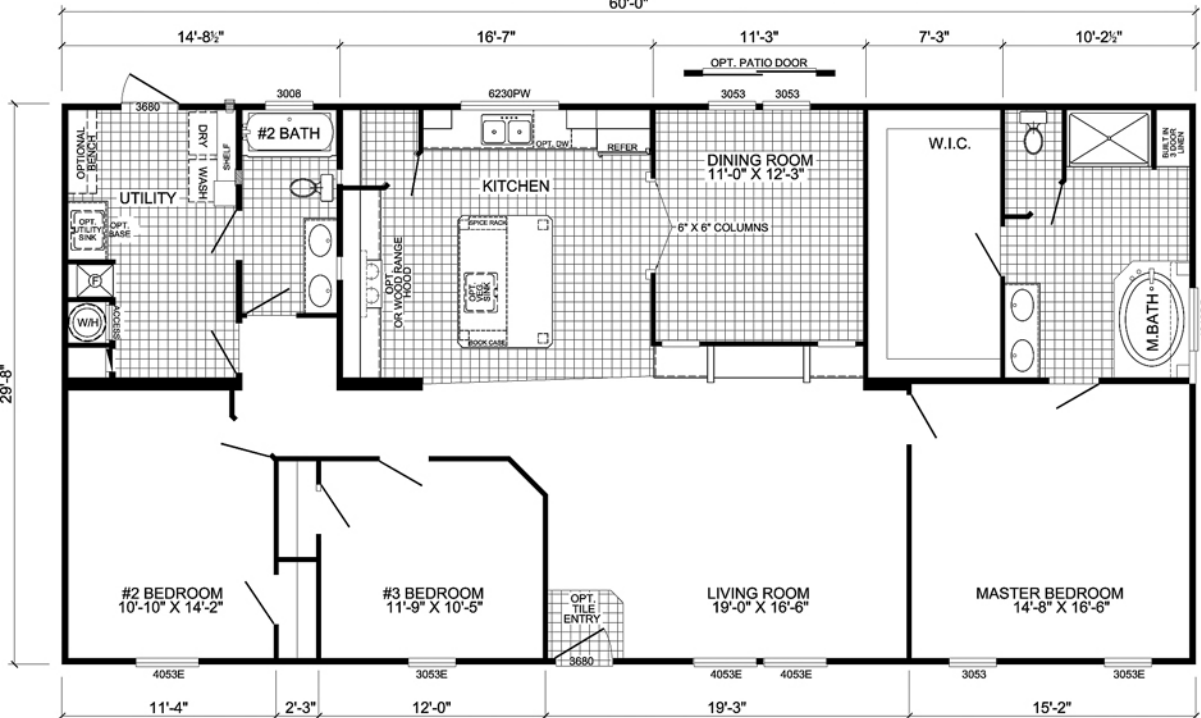

S-3603D

3-BEDROOM / 2-BATH

32 X 60 - Approx. 1780 Sq. Ft.

Date: 4-16-2012

* All room dimensions include closets and square footage figures are approximate.

* Skirting shown is optional.

* Small dormer is optional only