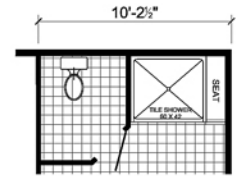

10'-2 1/2"

10'-2 1/2"