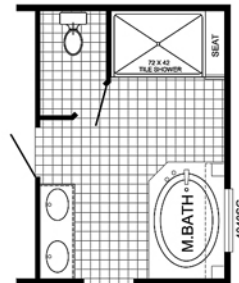

OPTIONAL BATH WITH GLAMOUR SHOWER