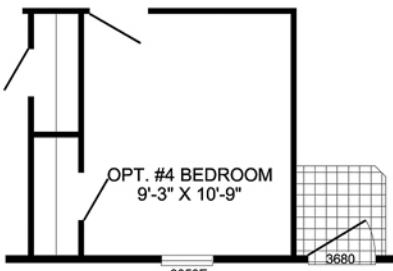

MELROSE

P-3683C
3-BEDROOM / 2-BATH
32 X 68 - Approx. 1898 Sq. Ft.

Date: 9-14-2012
 * All room dimensions include closets and square footage figures are approximate.
 * Transom windows are available on optional 9'-0" sidewall houses only.

P-2483E
3-BEDROOM / 2-BATH
28 x 52 - Approx. 1245 Sq. Ft.

Date: 12-18-2012

* All room dimensions include closets and square footage figures are approximate.

* Transom windows are available on optional 9'-0" sidewall houses only.