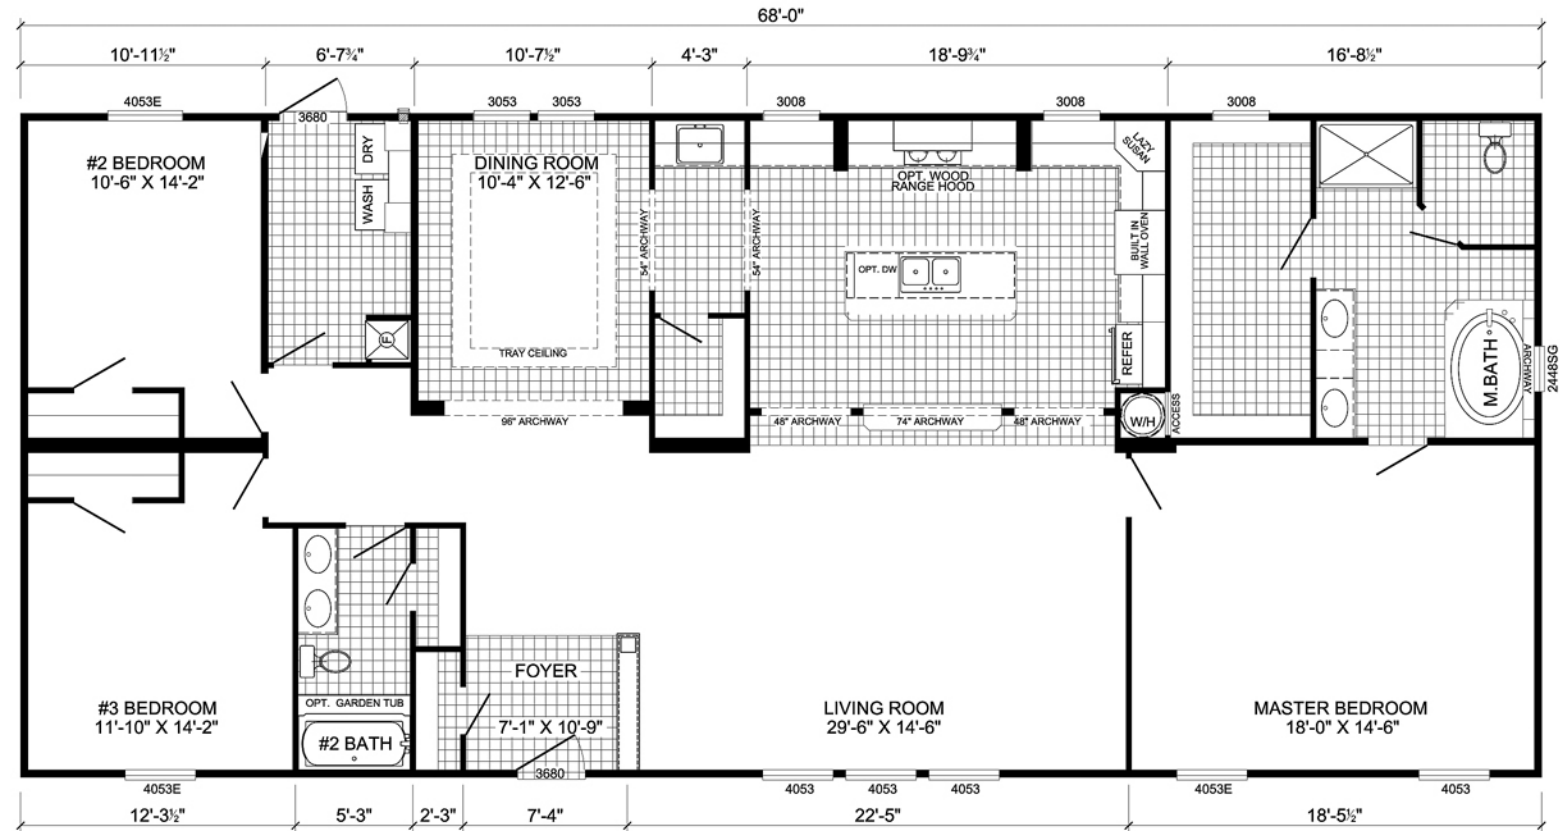

MELROSE

P-3683C
3-BEDROOM / 2-BATH
32 X 68 - Approx. 1898 Sq. Ft.

Date: 9-14-2012
 * All room dimensions include closets and square footage figures are approximate.
 * Transom windows are available on optional 9'-0" sidewall houses only.

P-2483E
3-BEDROOM / 2-BATH
28 x 52 - Approx. 1245 Sq. Ft.

Date: 12-18-2012

* All room dimensions include closets and square footage figures are approximate.

* Transom windows are available on optional 9'-0" sidewall houses only.