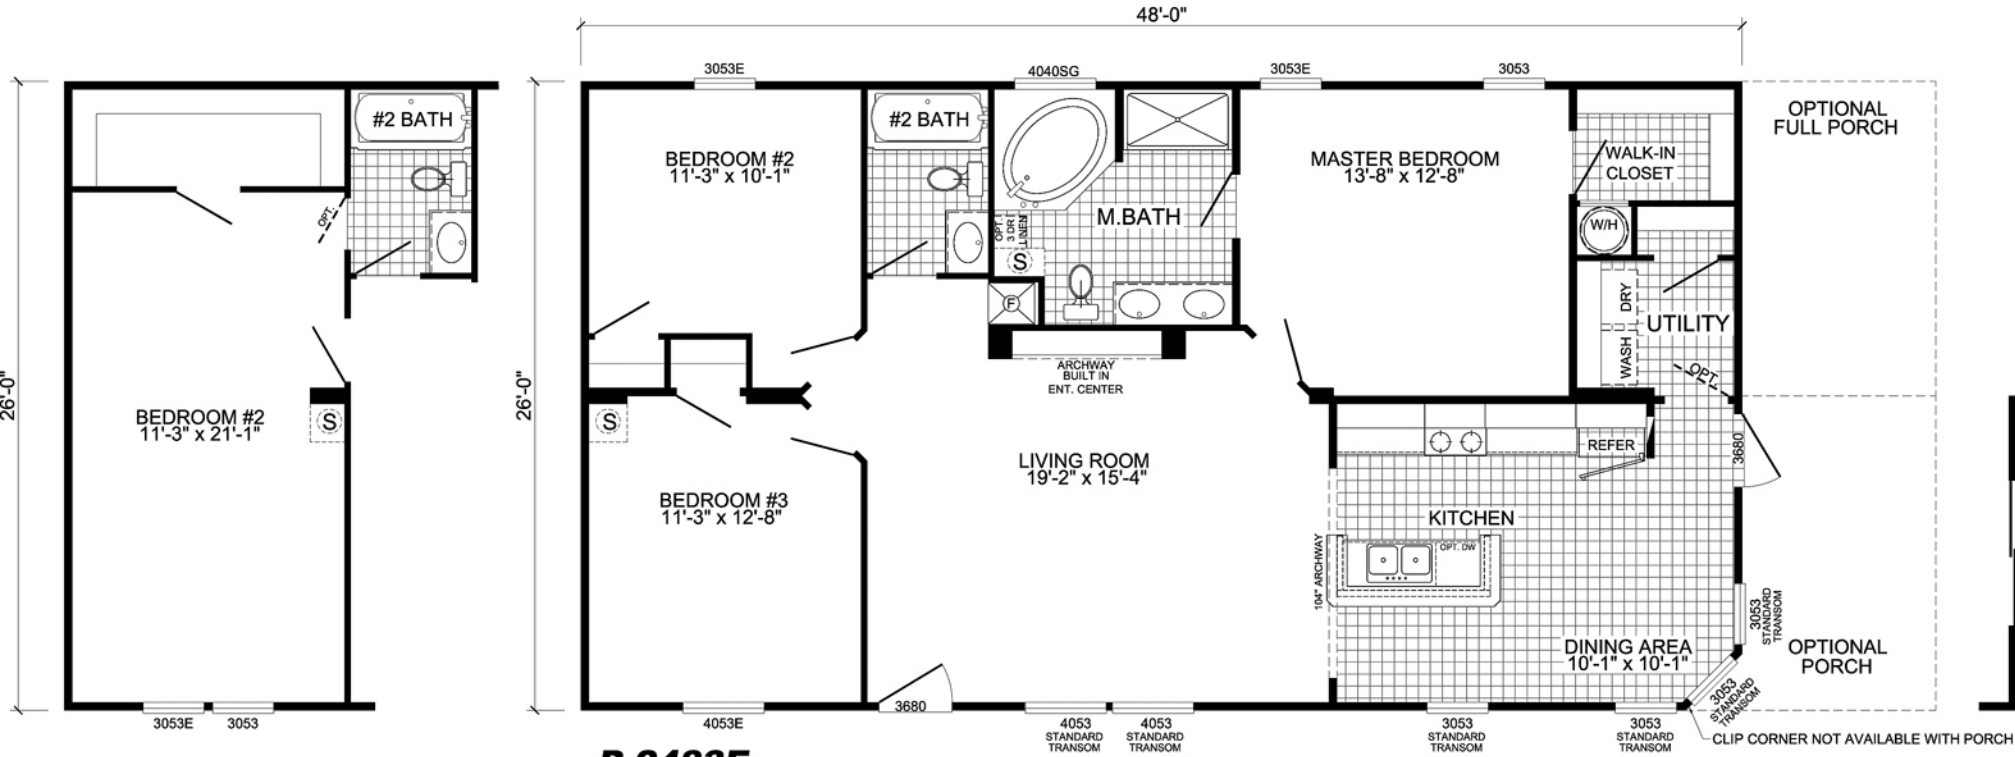

MELROSE

P-3683C
3-BEDROOM / 2-BATH
32 X 68 - Approx. 1898 Sq. Ft.

Date: 9-14-2012
 * All room dimensions include closets and square footage figures are approximate.
 * Transom windows are available on optional 9'-0" sidewall houses only.

P-2483E
3-BEDROOM / 2-BATH
28 x 52 - Approx. 1245 Sq. Ft.

Date: 12-18-2012

* All room dimensions include closets and square footage figures are approximate.

* Transom windows are available on optional 9'-0" sidewall houses only.