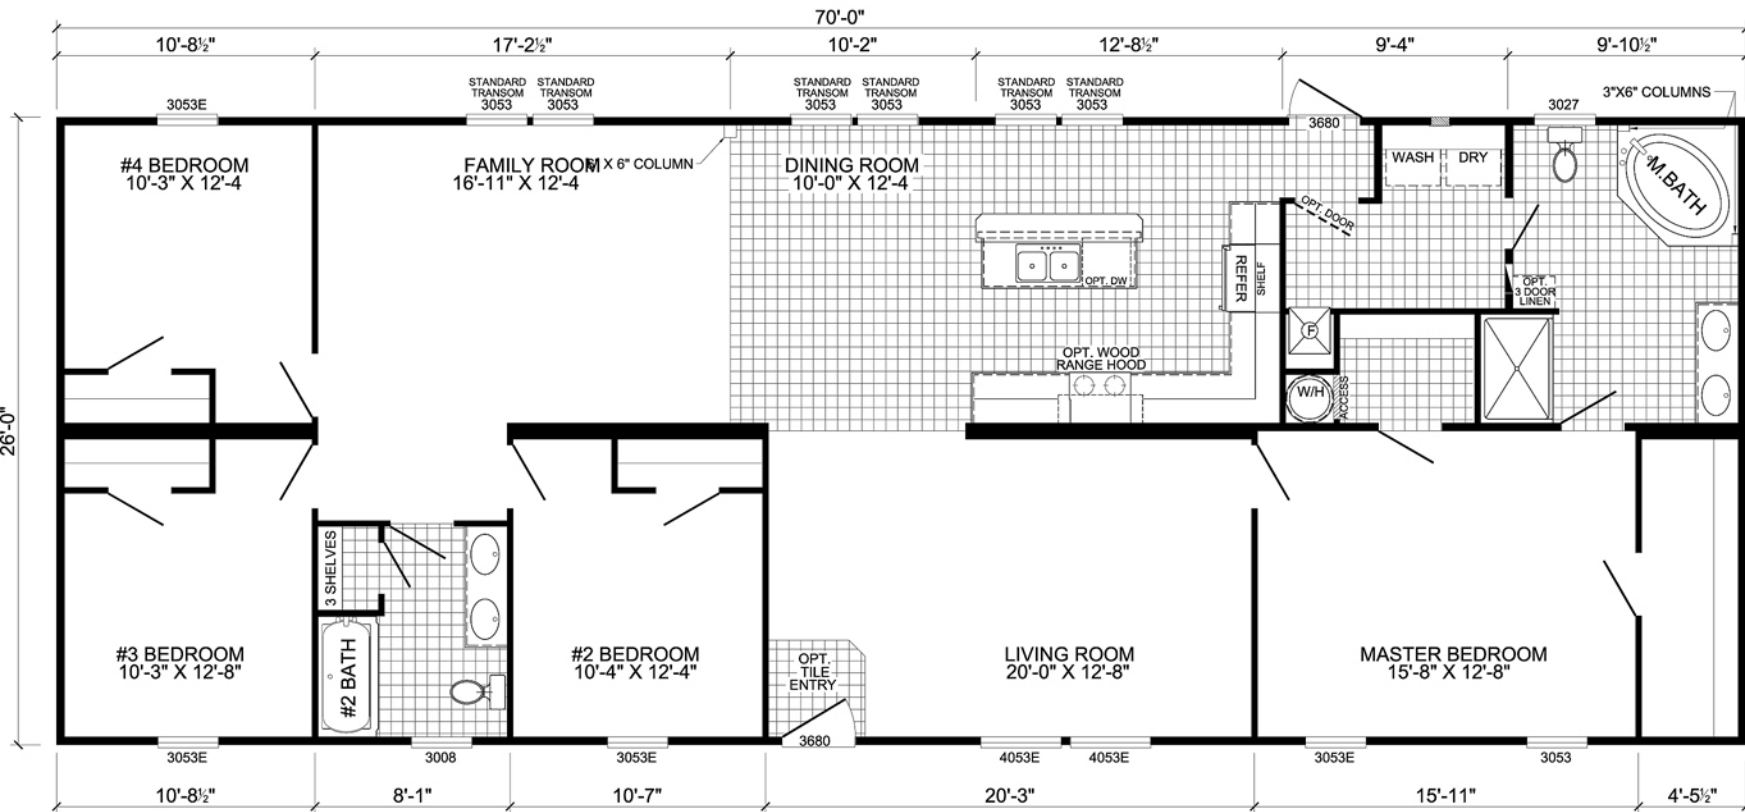

GENERAL LEE

M-2704B

4-BEDROOM / 2-BATH

28 X 74 - Approx. 1820 Sq. Ft.

3-19-2012

* All room dimensions include closets and square footage figures are approximate.

* Transom windows are available on optional 9'-0" sidewall houses only.

* Underpinning shown is optional.