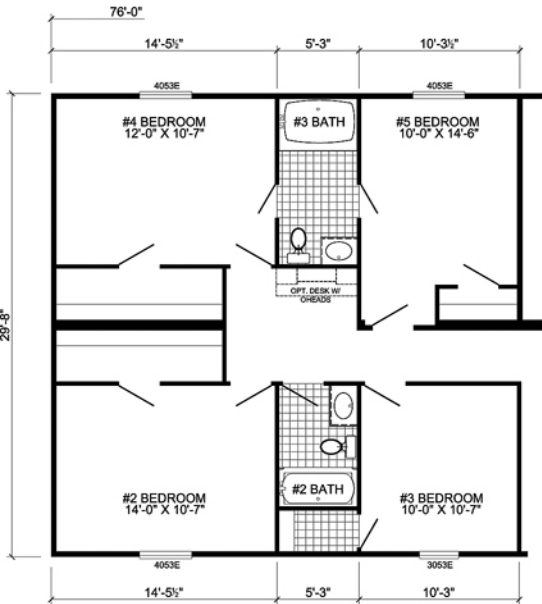

MONSTER MANSION

OPTIONAL 4'-0" STRETCH