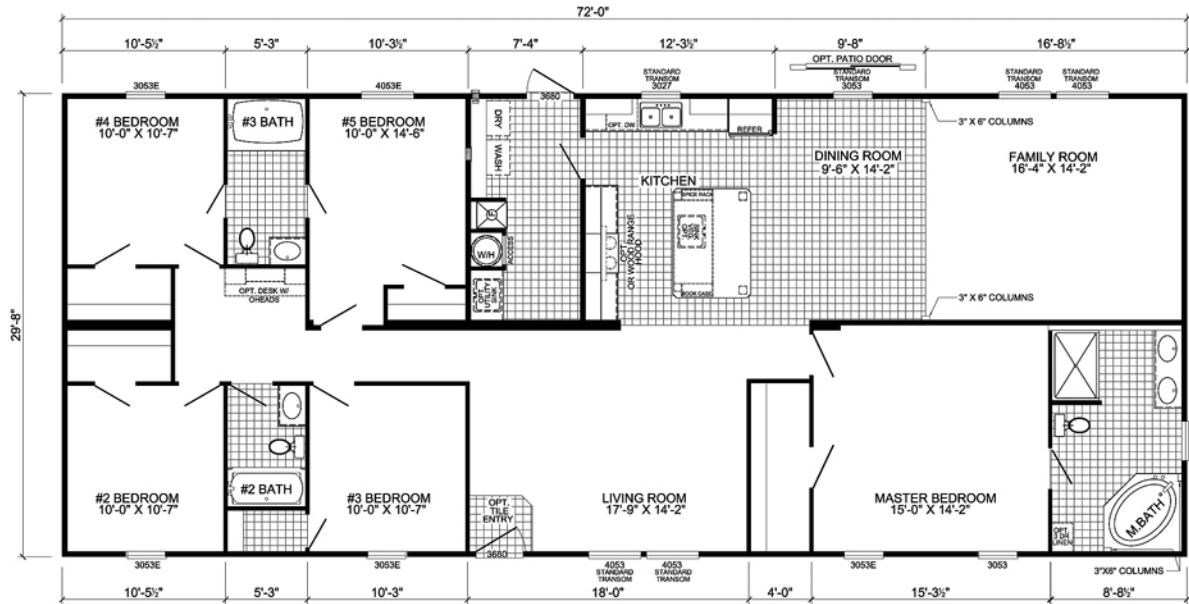

S-3725A-SVS
5-BEDROOM / 3-BATH
32 X 76 - Approx. 2136 Sq. Ft.

Date: 9-27-2011