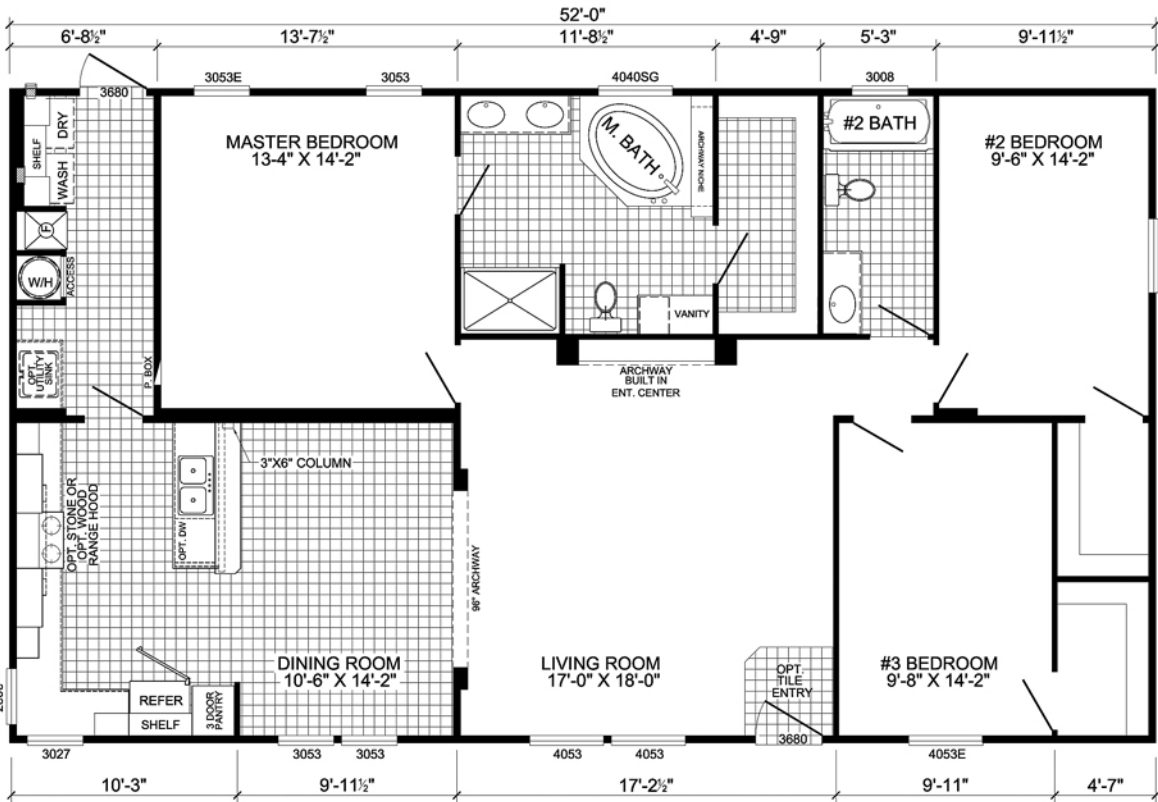

HYATT

OPT. CERAMIC SHOWER

P-3523B
3-BEDROOM / 2-BATH
32 X 56 - Approx. 1553 Sq. Ft.

Date: 4-6-2012

- * All room dimensions include closets and square footage figures are approximate.
- * Transom windows are available on optional 9'-0" sidewall houses only.
- * Underpinning shown is optional.
- * Shutters not available because of kitchen window location.