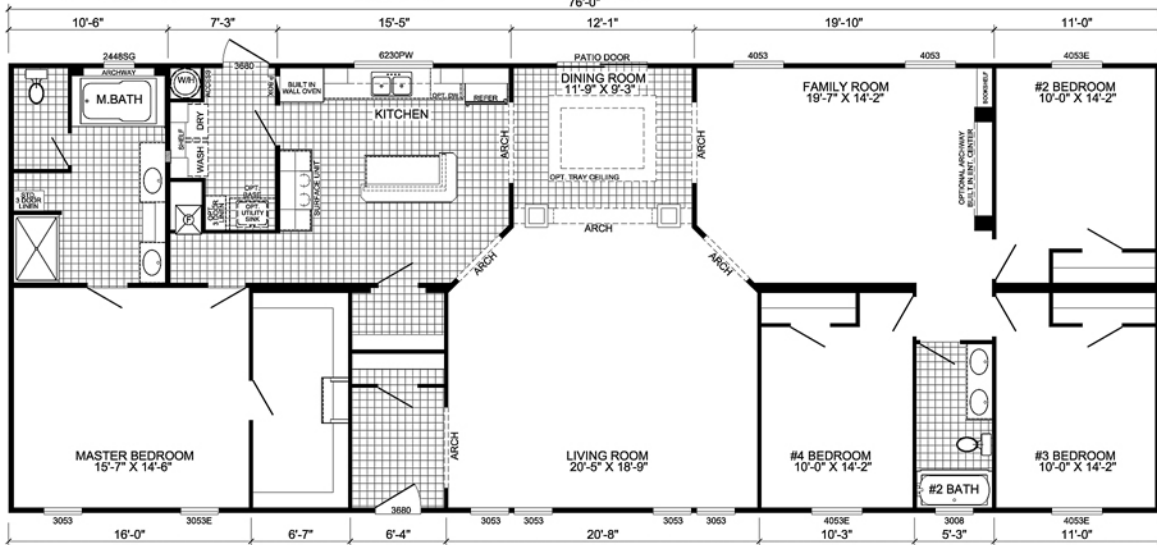

MONTICELLO

OPTIONAL HARDI EXTERIOR

OPTIONAL COUNTRY TRADITIONS EXTERIOR

P-3764J
4-BEDROOM / 2-BATH
32 X 80 - Approx. 2254 Sq. Ft.

- 4-9-2013
- * All room dimensions include closets and square footage figures are approximate.
- * Transom windows are available on optional 9'-0" sidewall houses only.
- * Siding shown is optional.
- * Small dormer is optional only