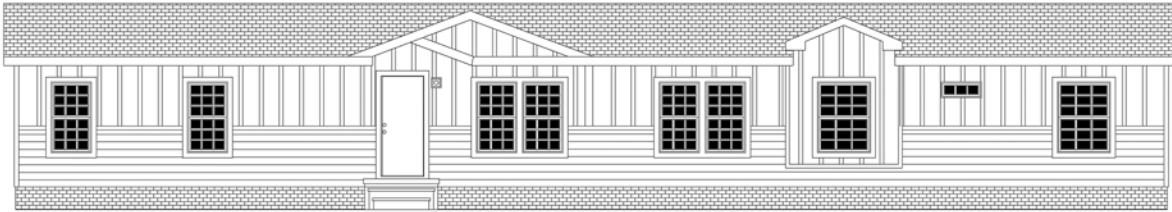

MONTICELLO

OPTIONAL HARDI EXTERIOR

OPTIONAL COUNTRY TRADITIONS EXTERIOR

P-3764J
4-BEDROOM / 2-BATH
32 X 80 - Approx. 2254 Sq. Ft.

- 4-9-2013
- * All room dimensions include closets and square footage figures are approximate.
- * Transom windows are available on optional 9'-0" sidewall houses only.
- * Siding shown is optional.
- * Small dormer is optional only