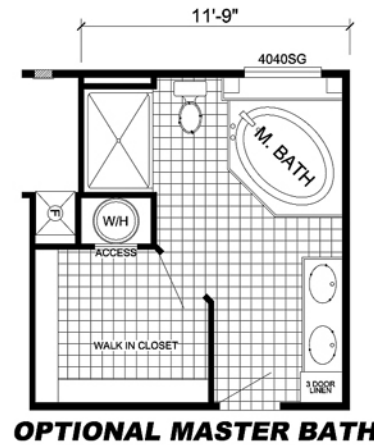

GRIN MANOR

S-3524A

4-BEDROOM / 2-BATH

32 X 56 - Approx. 1525 Sq. Ft.

Date: 6-9-2011

* All room dimensions include closets and square footage figures are approximate.
 * Transom windows are available on optional 9'-0" sidewall houses only.