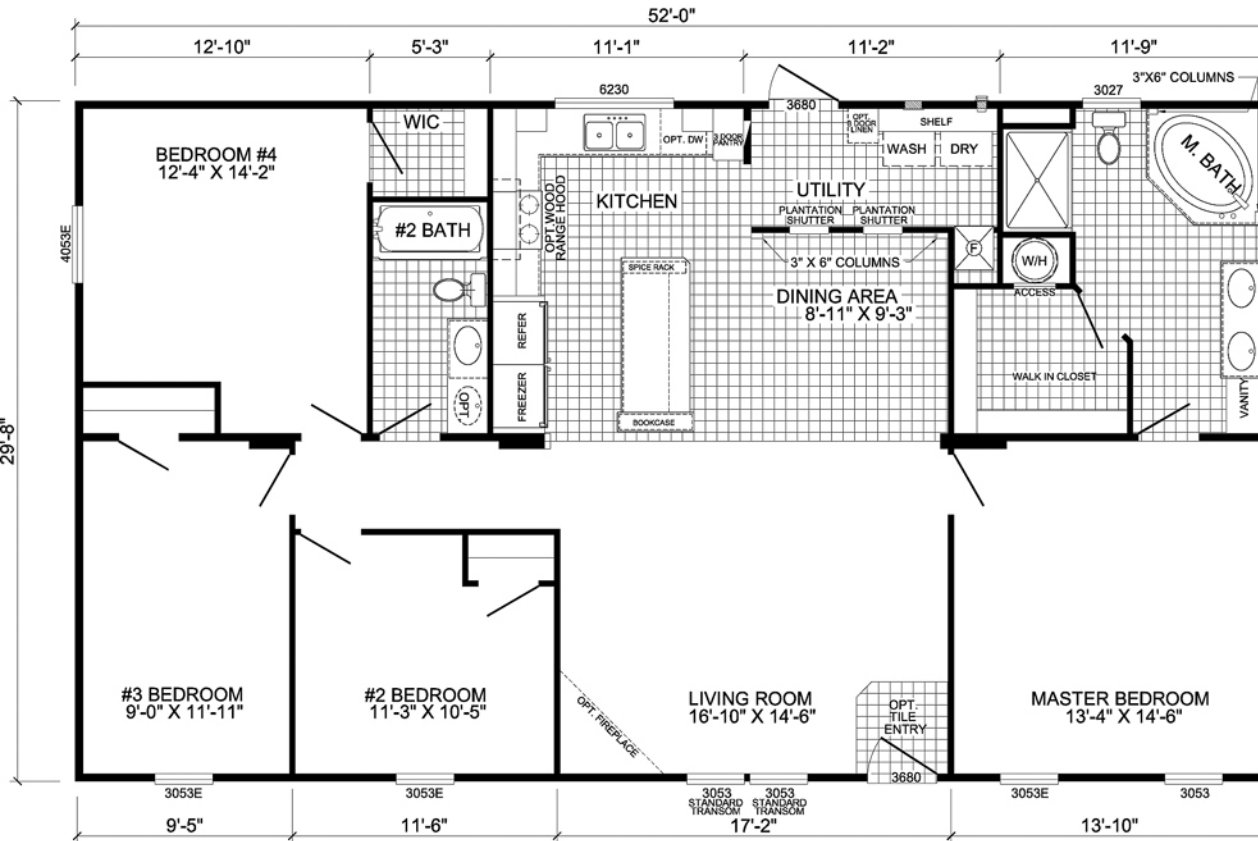

GRIN MANOR

S-3524A

4-BEDROOM / 2-BATH

32 X 56 - Approx. 1525 Sq. Ft.

Date: 6-9-2011

* All room dimensions include closets and square footage figures are approximate.
 * Transom windows are available on optional 9'-0" sidewall houses only.