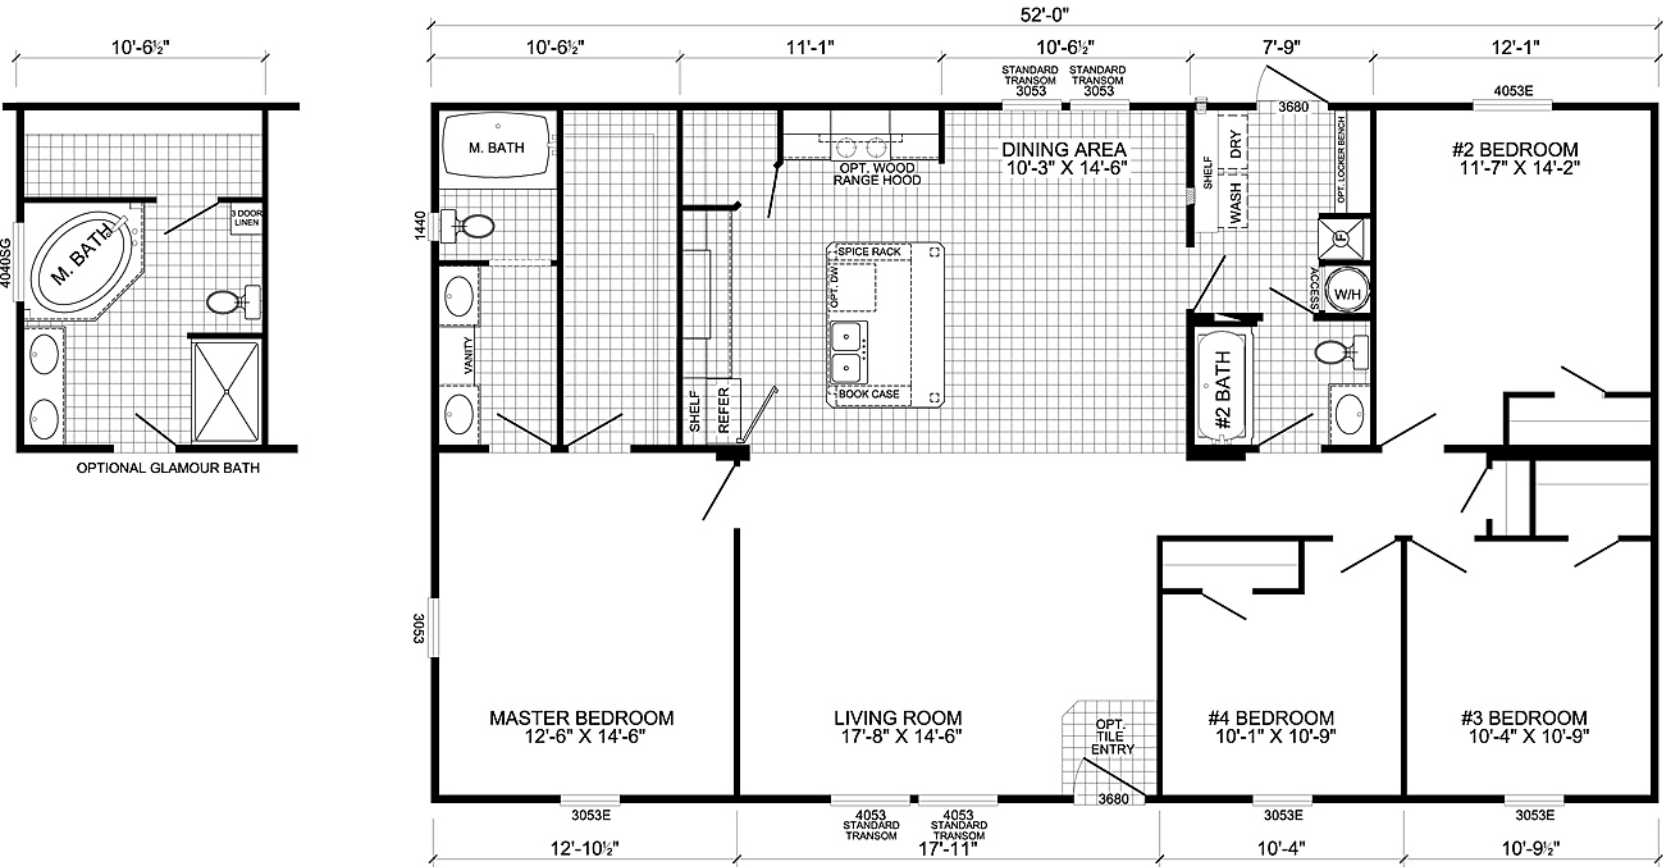

DUKE

U-3524D-SVS
4-BEDROOM / 2-BATH
32 X 56 - Approx. 1525 Sq. Ft.

Date: 6-9-2011
 * All room dimensions include closets and square footage figures are approximate.
 * Transom windows are available on optional 9'-0" sidewall houses only.
 * Underpinning shown is optional.