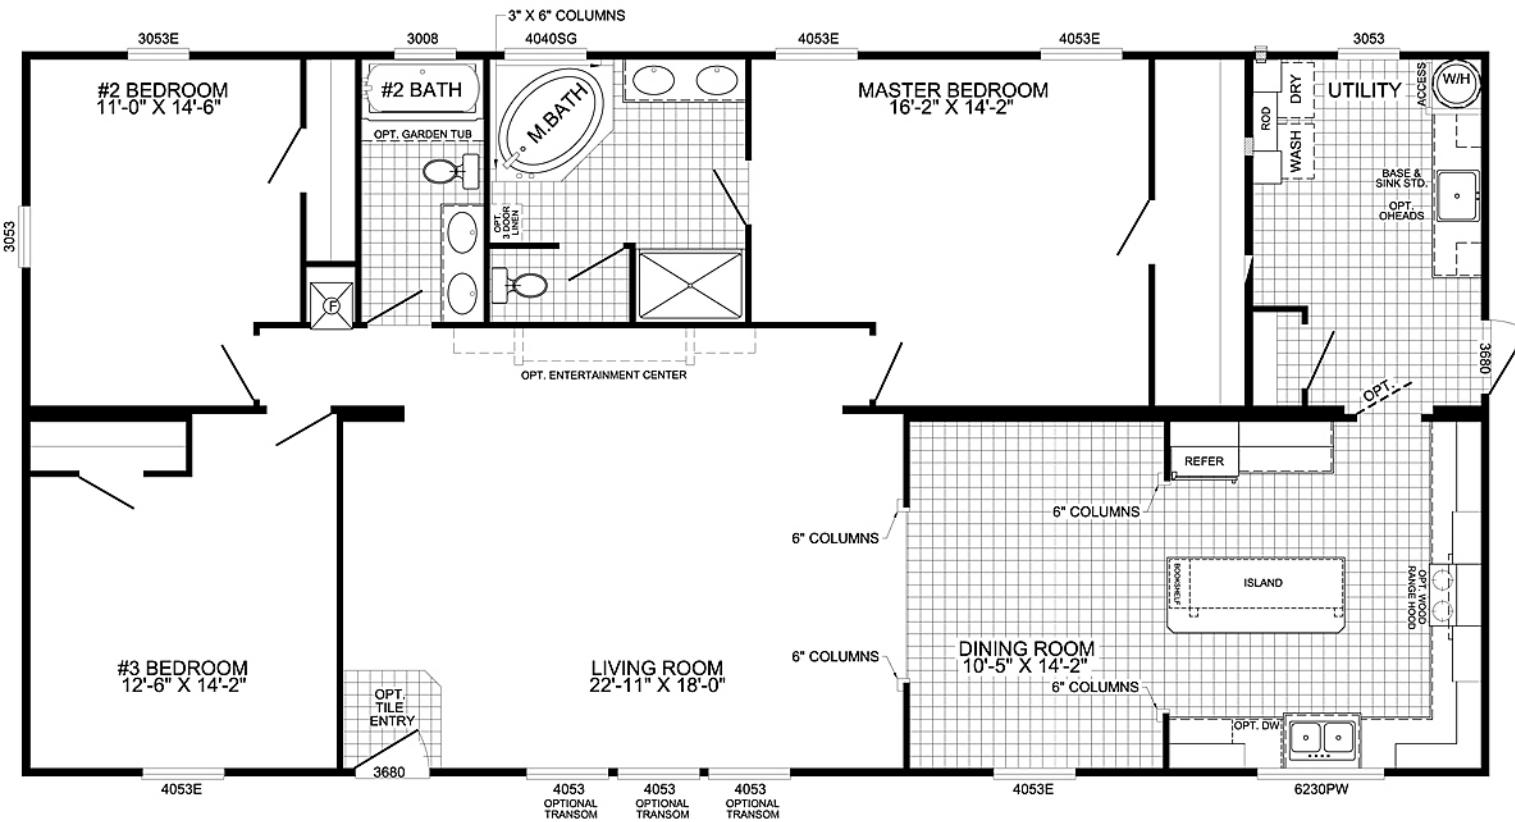

KENTUCKY THUNDER

U-3603C
3-BEDROOM / 2-BATH
32 X 64 - Approx. 1779 Sq. Ft.

Date: 3-14-2012
 * All room dimensions include closets and square footage figures are approximate.
 * Transom windows are available on optional 9'-0" sidewall houses only.
 * SKIRTING SHOWN IS OPTIONAL