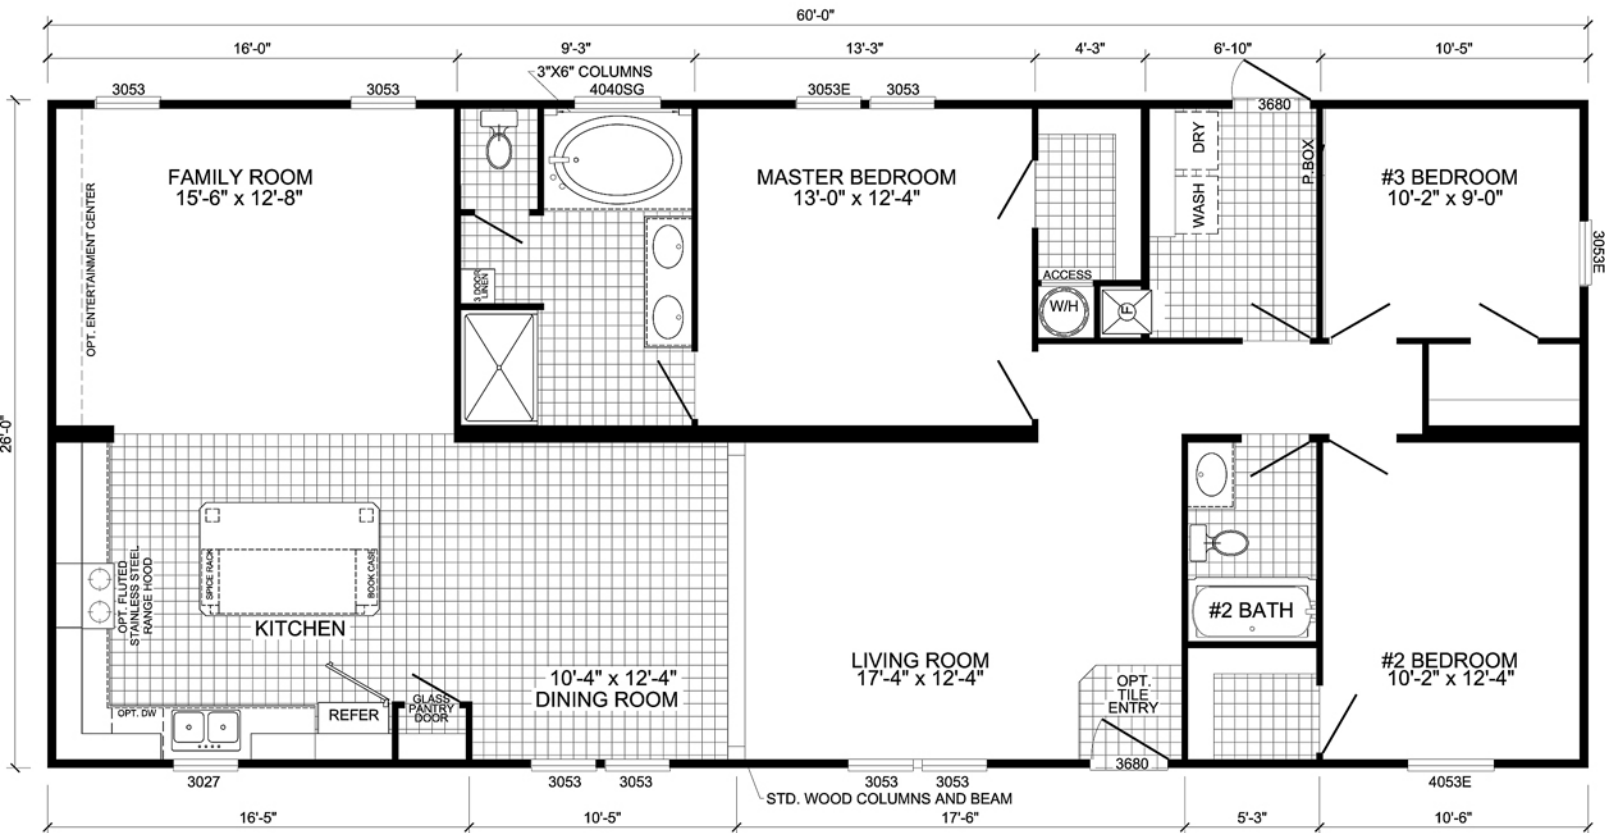

COMMANDER

S-2603F-SVS
3-BEDROOM / 2-BATH
28 x 64 - Approx. 1560 Sq. Ft.

Date: 4-10-2013

* All room dimensions include closets and square footage figures are approximate.