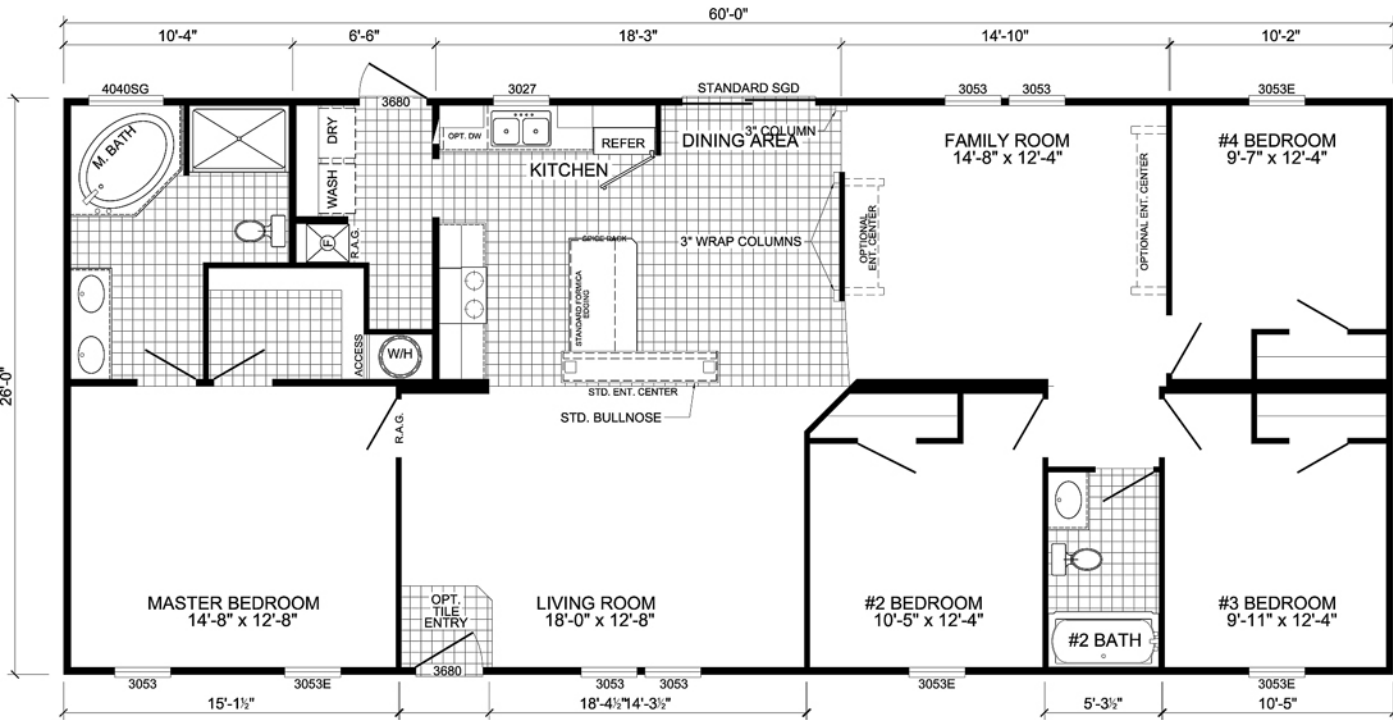

THE WAYCROSS

U-2604B

4-BEDROOM / 2-BATH

28 x 64 - Approx. 1560 Sq. Ft.

Date: 4-25-2012

* All room dimensions include closets and square footage figures are approximate.