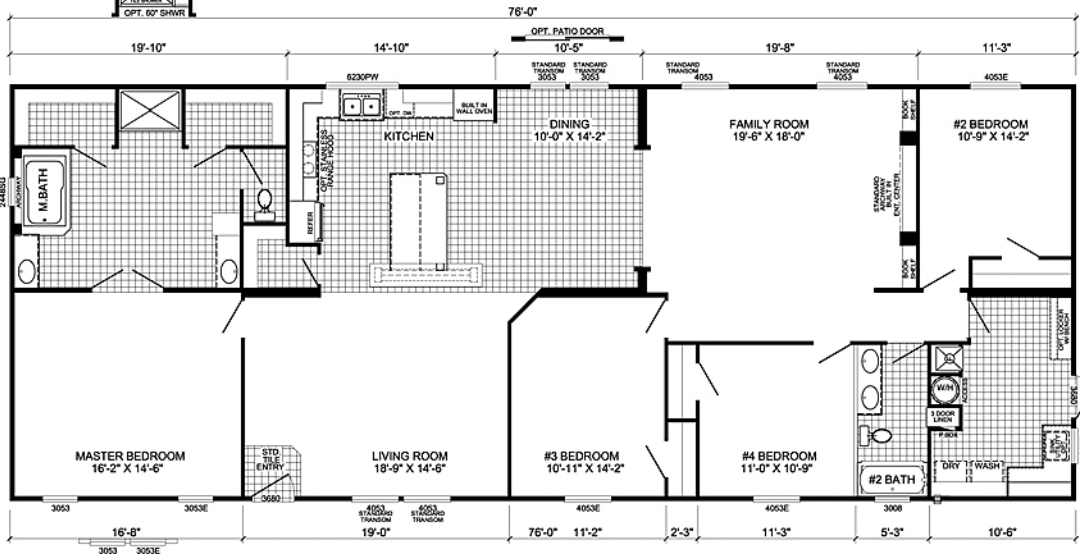

P-3764K

4-BEDROOM / 2-BATH

32 X 80 - Approx. 2254 Sq. Ft.

Date: 5-17-2013