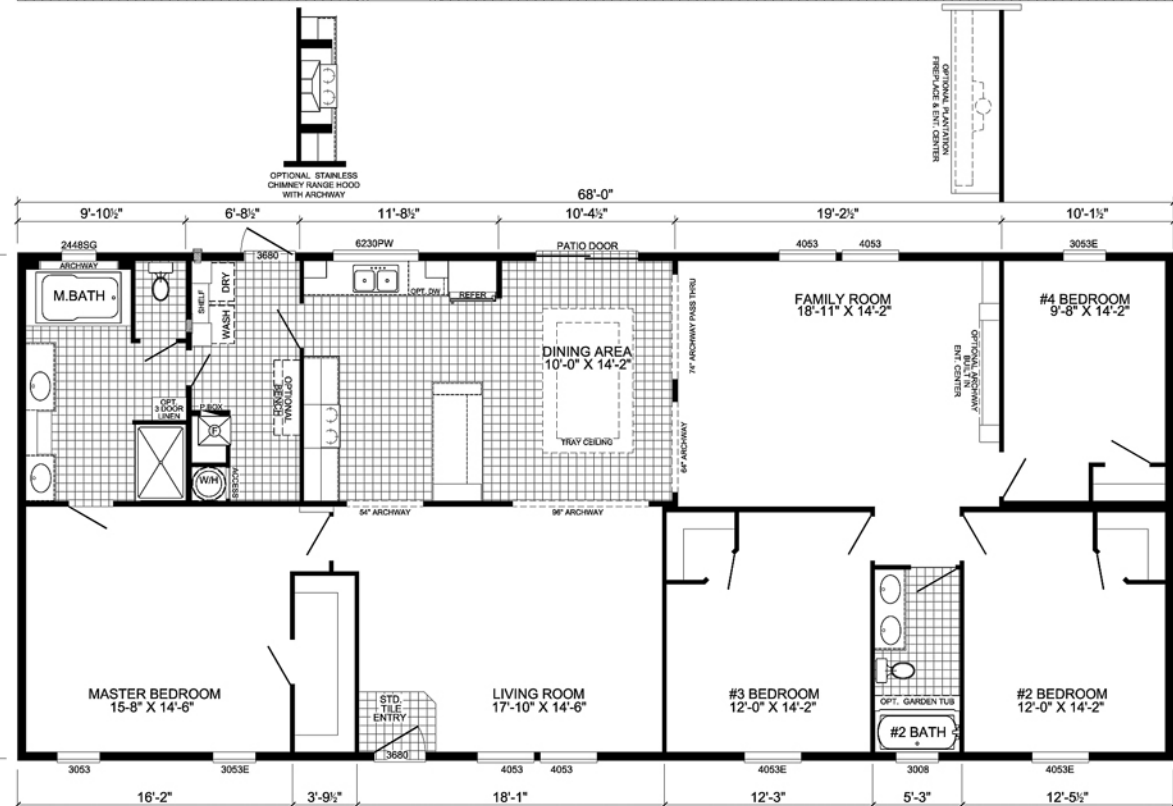

P-3684C

4-BEDROOM / 2-BATH

32 X 72 - Approx. 2017 Sq. Ft.

9-5-2013

* Skirting shown is optional.

* Small dormer is optional only