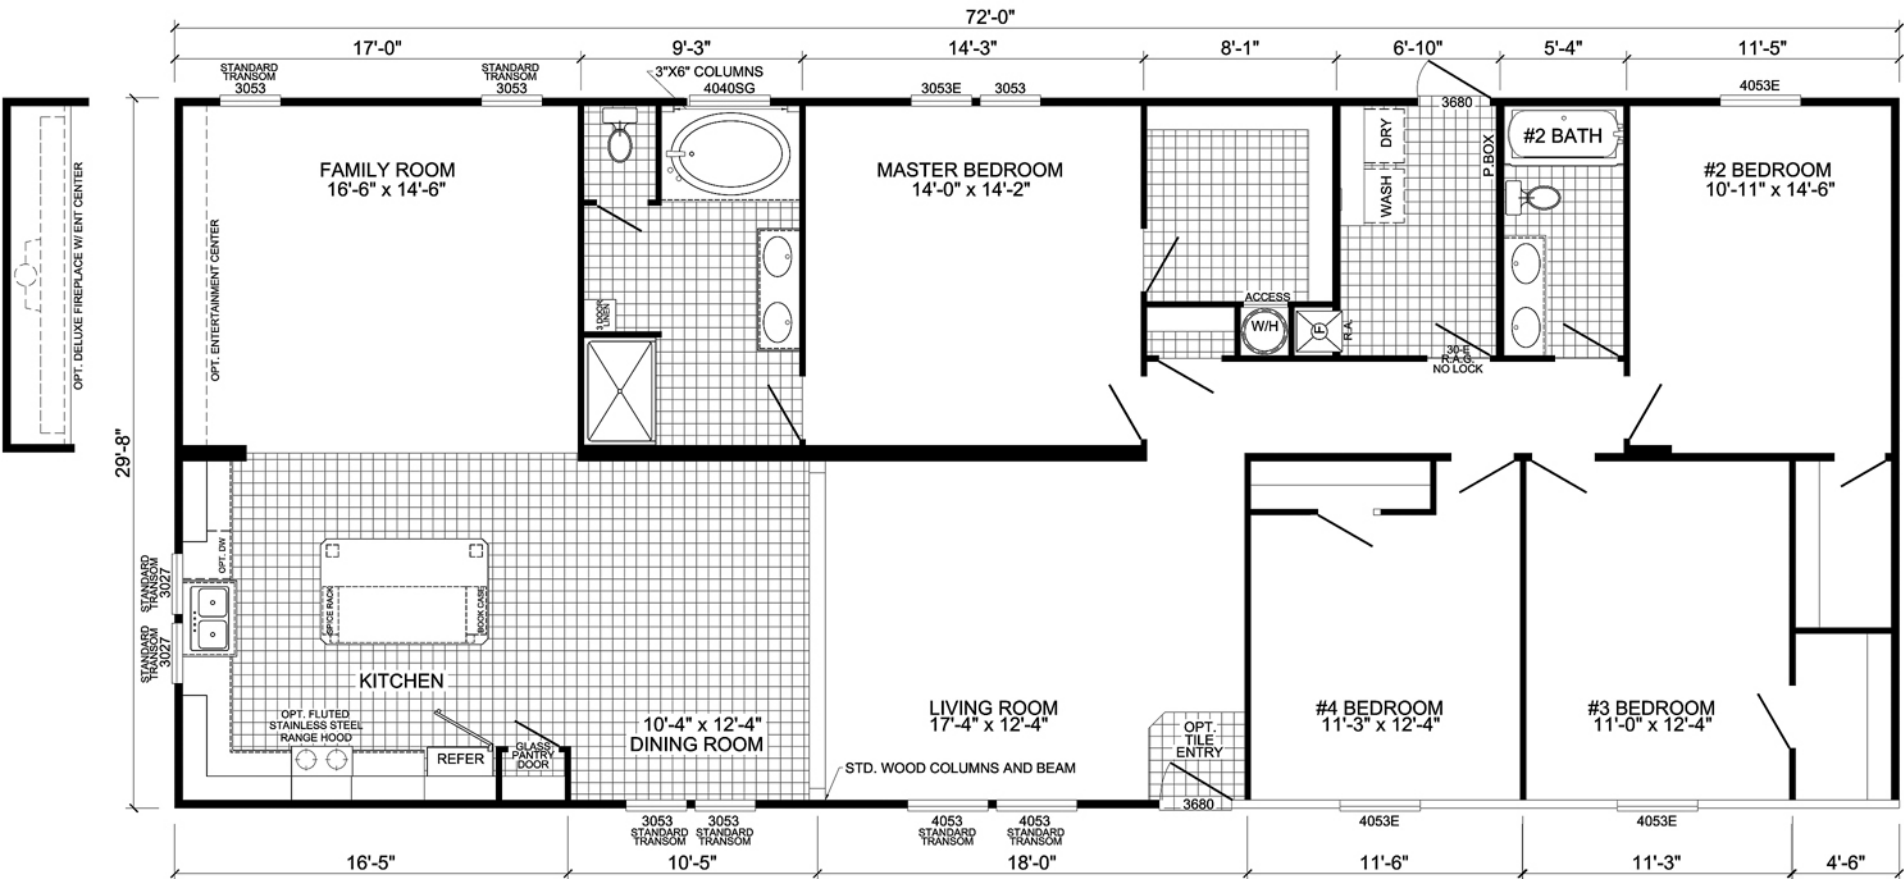

THE OZARK

L-3724C-SVS
4-BEDROOM / 2-BATH
32 X 76 - Approx. 2136 Sq. Ft.

Date: 6-13-2013

- * All room dimensions include closets and square footage figures are approximate.
- * Transom windows are available on optional 9'-0" sidewall houses only.
- * Skirting shown is optional.