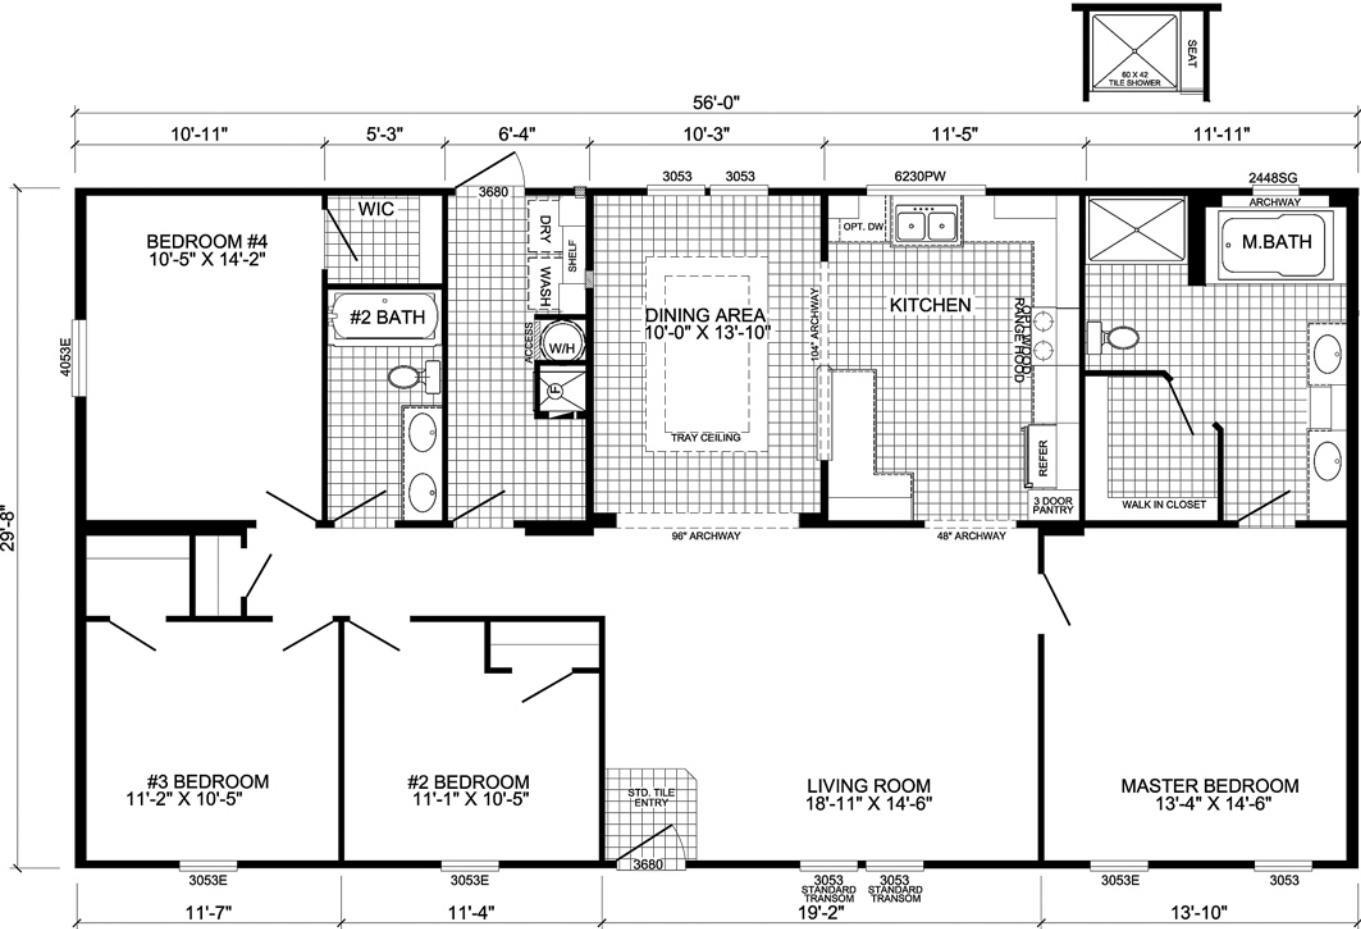

SHERWOOD

P-3564A

4-BEDROOM / 2-BATH

32 X 56 - Approx. 1661 Sq. Ft.

Date: 4-9-2013

* All room dimensions include closets and square footage figures are approximate.
 * Transom windows are available on optional 9'-0" sidewall houses only.