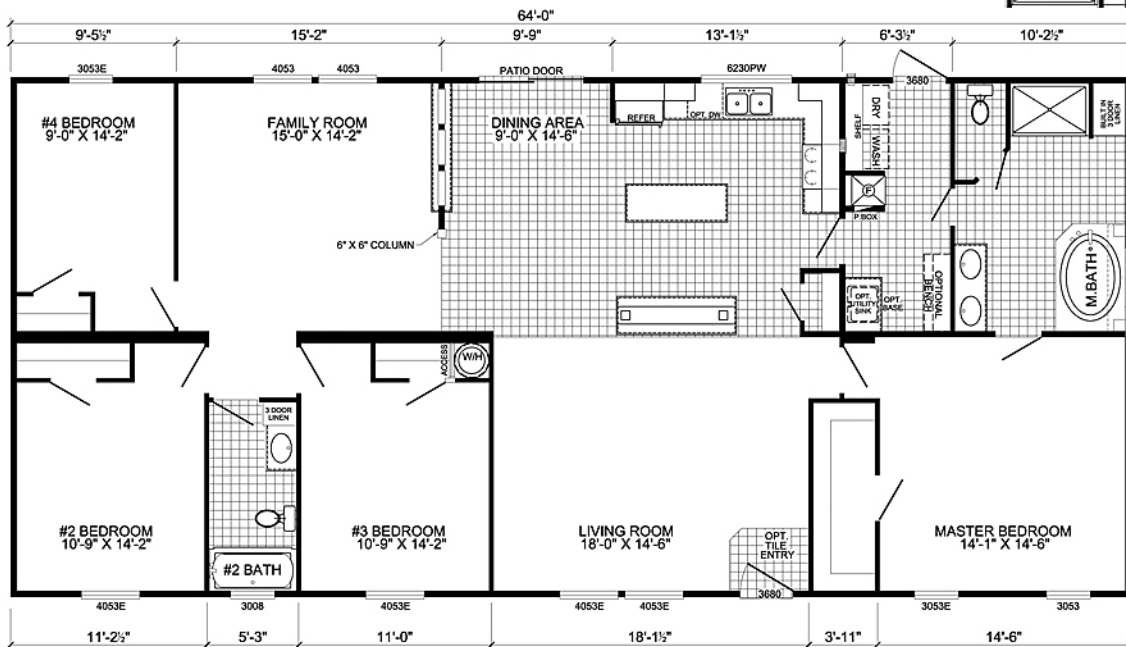

OPTIONAL DELUXE EXTERIOR

BEL-AIR

U-3644A
4-BEDROOM / 2-BATH
32 X 68 - Approx. 1898 Sq. Ft.

- 3-8-2012
- * All room dimensions include closets and square footage figures are approximate.
 - * Transom windows are available on optional 9'-0" sidewall houses only.
 - * Skirting shown is optional.
 - * Small dormer is optional only