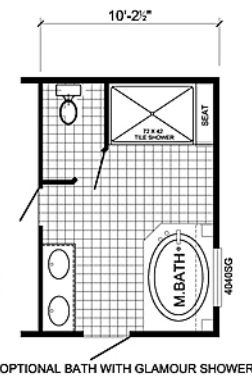

OPTIONAL DELUXE EXTERIOR

BEL-AIR

U-3644A
4-BEDROOM / 2-BATH
32 X 68 - Approx. 1898 Sq. Ft.

- 3-8-2012
- * All room dimensions include closets and square footage figures are approximate.
 - * Transom windows are available on optional 9'-0" sidewall houses only.
 - * Skirting shown is optional.
 - * Small dormer is optional only