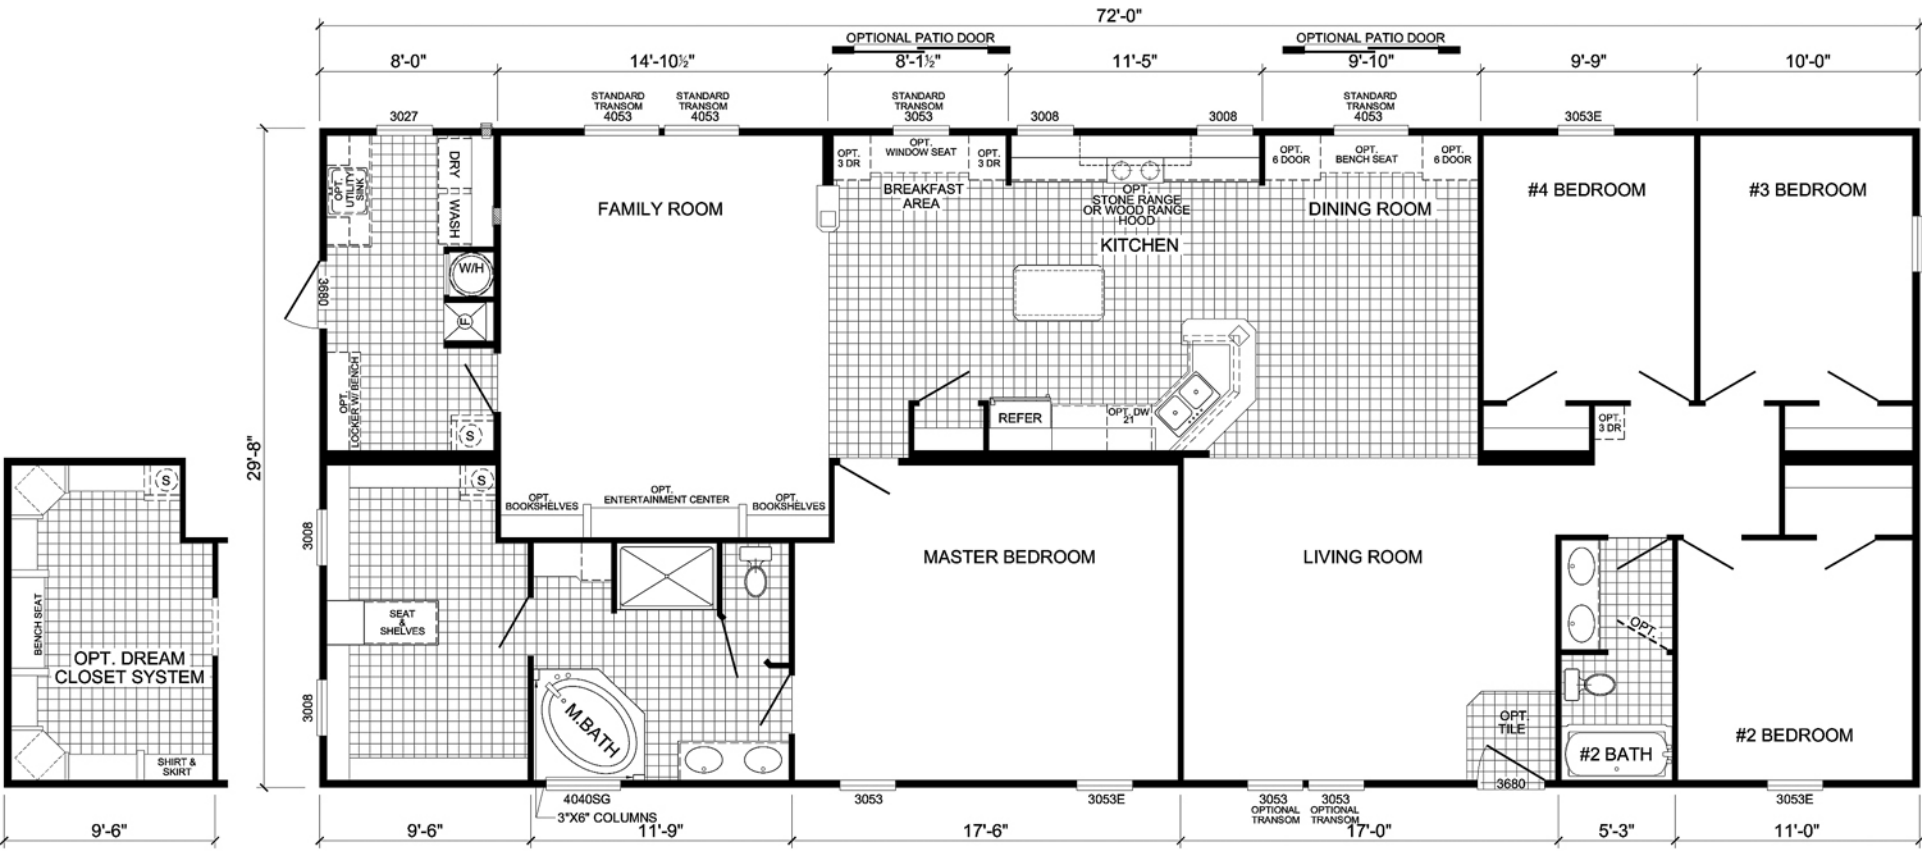

BIG COUNTRY

L-3724A WITH NEW BATH
4-BEDROOM / 2-BATH
32 X 76 - Approx. 2136 Sq. Ft.

Date: 6-9-2011

* All room dimensions include closets and square footage figures are approximate.
 * Transom windows are available on optional 9'-0" sidewall houses only.