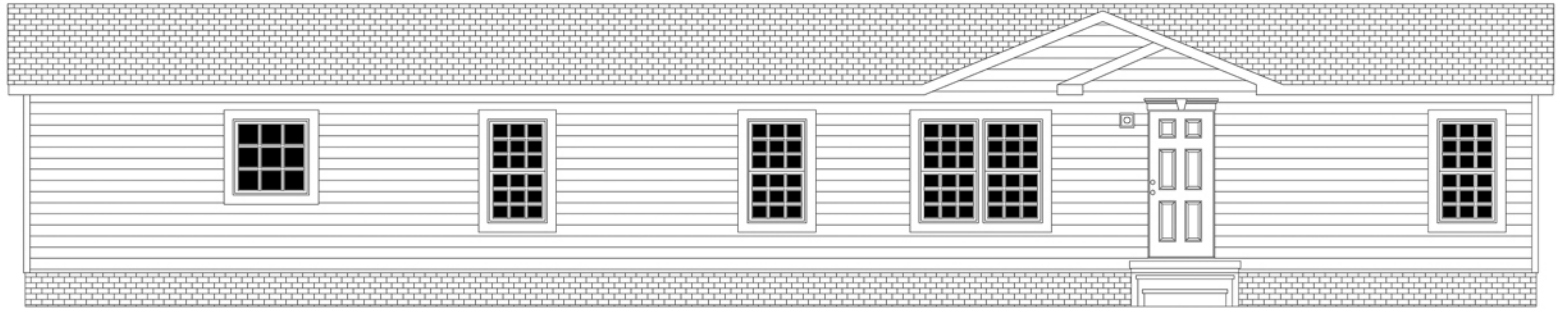

BIG COUNTRY

L-3724A WITH NEW BATH
4-BEDROOM / 2-BATH
32 X 76 - Approx. 2136 Sq. Ft.

Date: 6-9-2011

* All room dimensions include closets and square footage figures are approximate.
 * Transom windows are available on optional 9'-0" sidewall houses only.