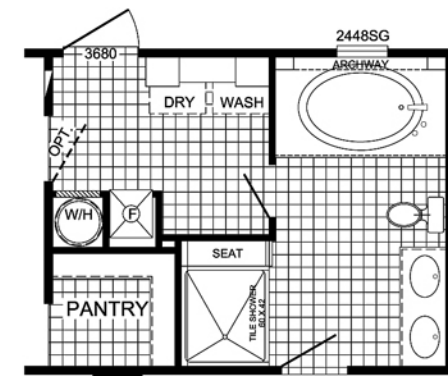

Camden

OPTIONAL PATIO DOOR 56'-0"

DORMERS SHOWN ARE OPTIONAL.

OPTIONAL 60" CERAMIC TILE SHOWER LAYOUT

P-2563F

3-BEDROOM / 2-BATH

28 x 60 - Approx. 1456 Sq. Ft.

Date: 8-27-2012

* All room dimensions include closets and square footage figures are approximate.

* Transom windows are available on optional 9'-0" sidewall houses only.