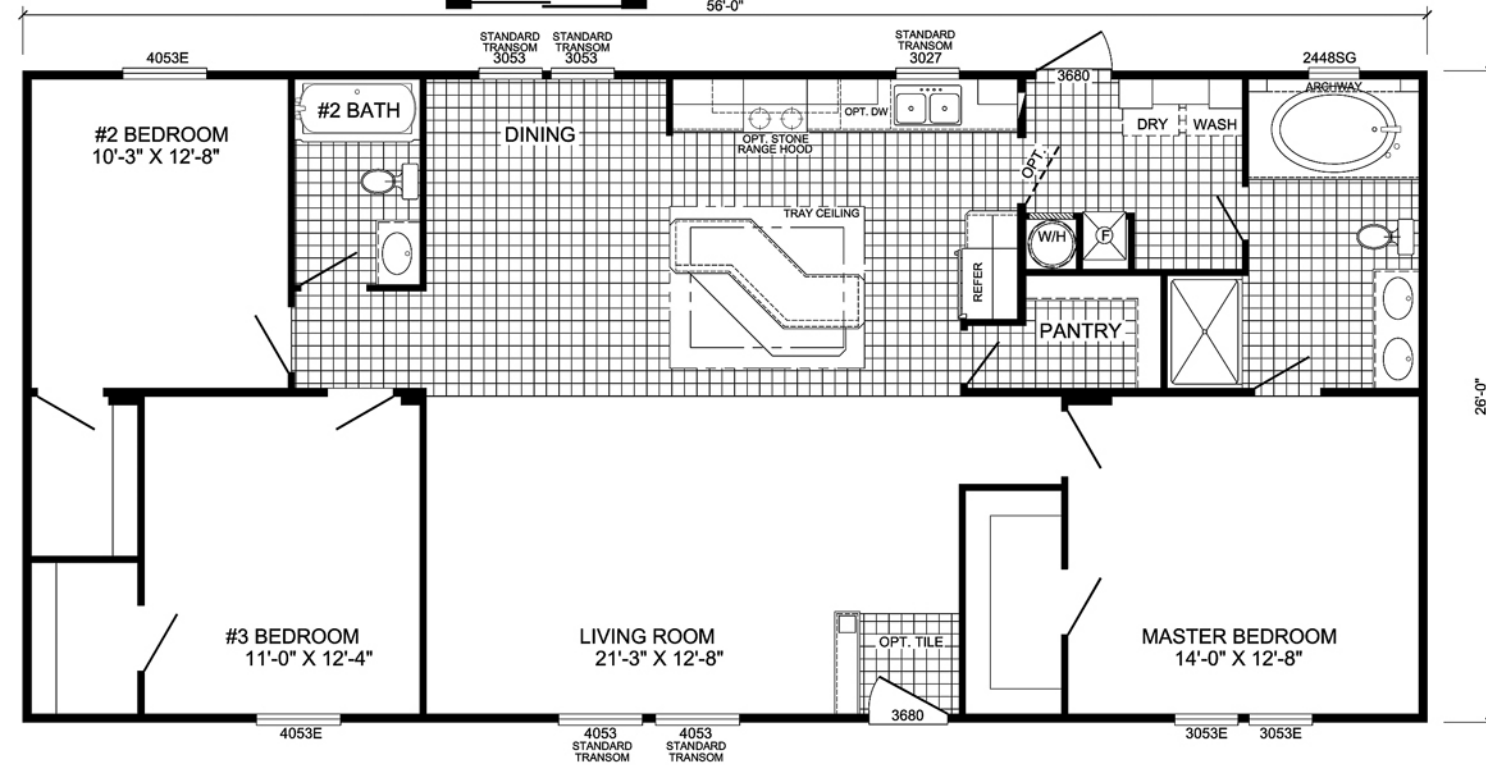

Camden

OPTIONAL PATIO DOOR 56'-0"

DORMERS SHOWN ARE OPTIONAL.

OPTIONAL 60" CERAMIC TILE SHOWER LAYOUT

P-2563F

3-BEDROOM / 2-BATH

28 x 60 - Approx. 1456 Sq. Ft.

Date: 8-27-2012

* All room dimensions include closets and square footage figures are approximate.

* Transom windows are available on optional 9'-0" sidewall houses only.