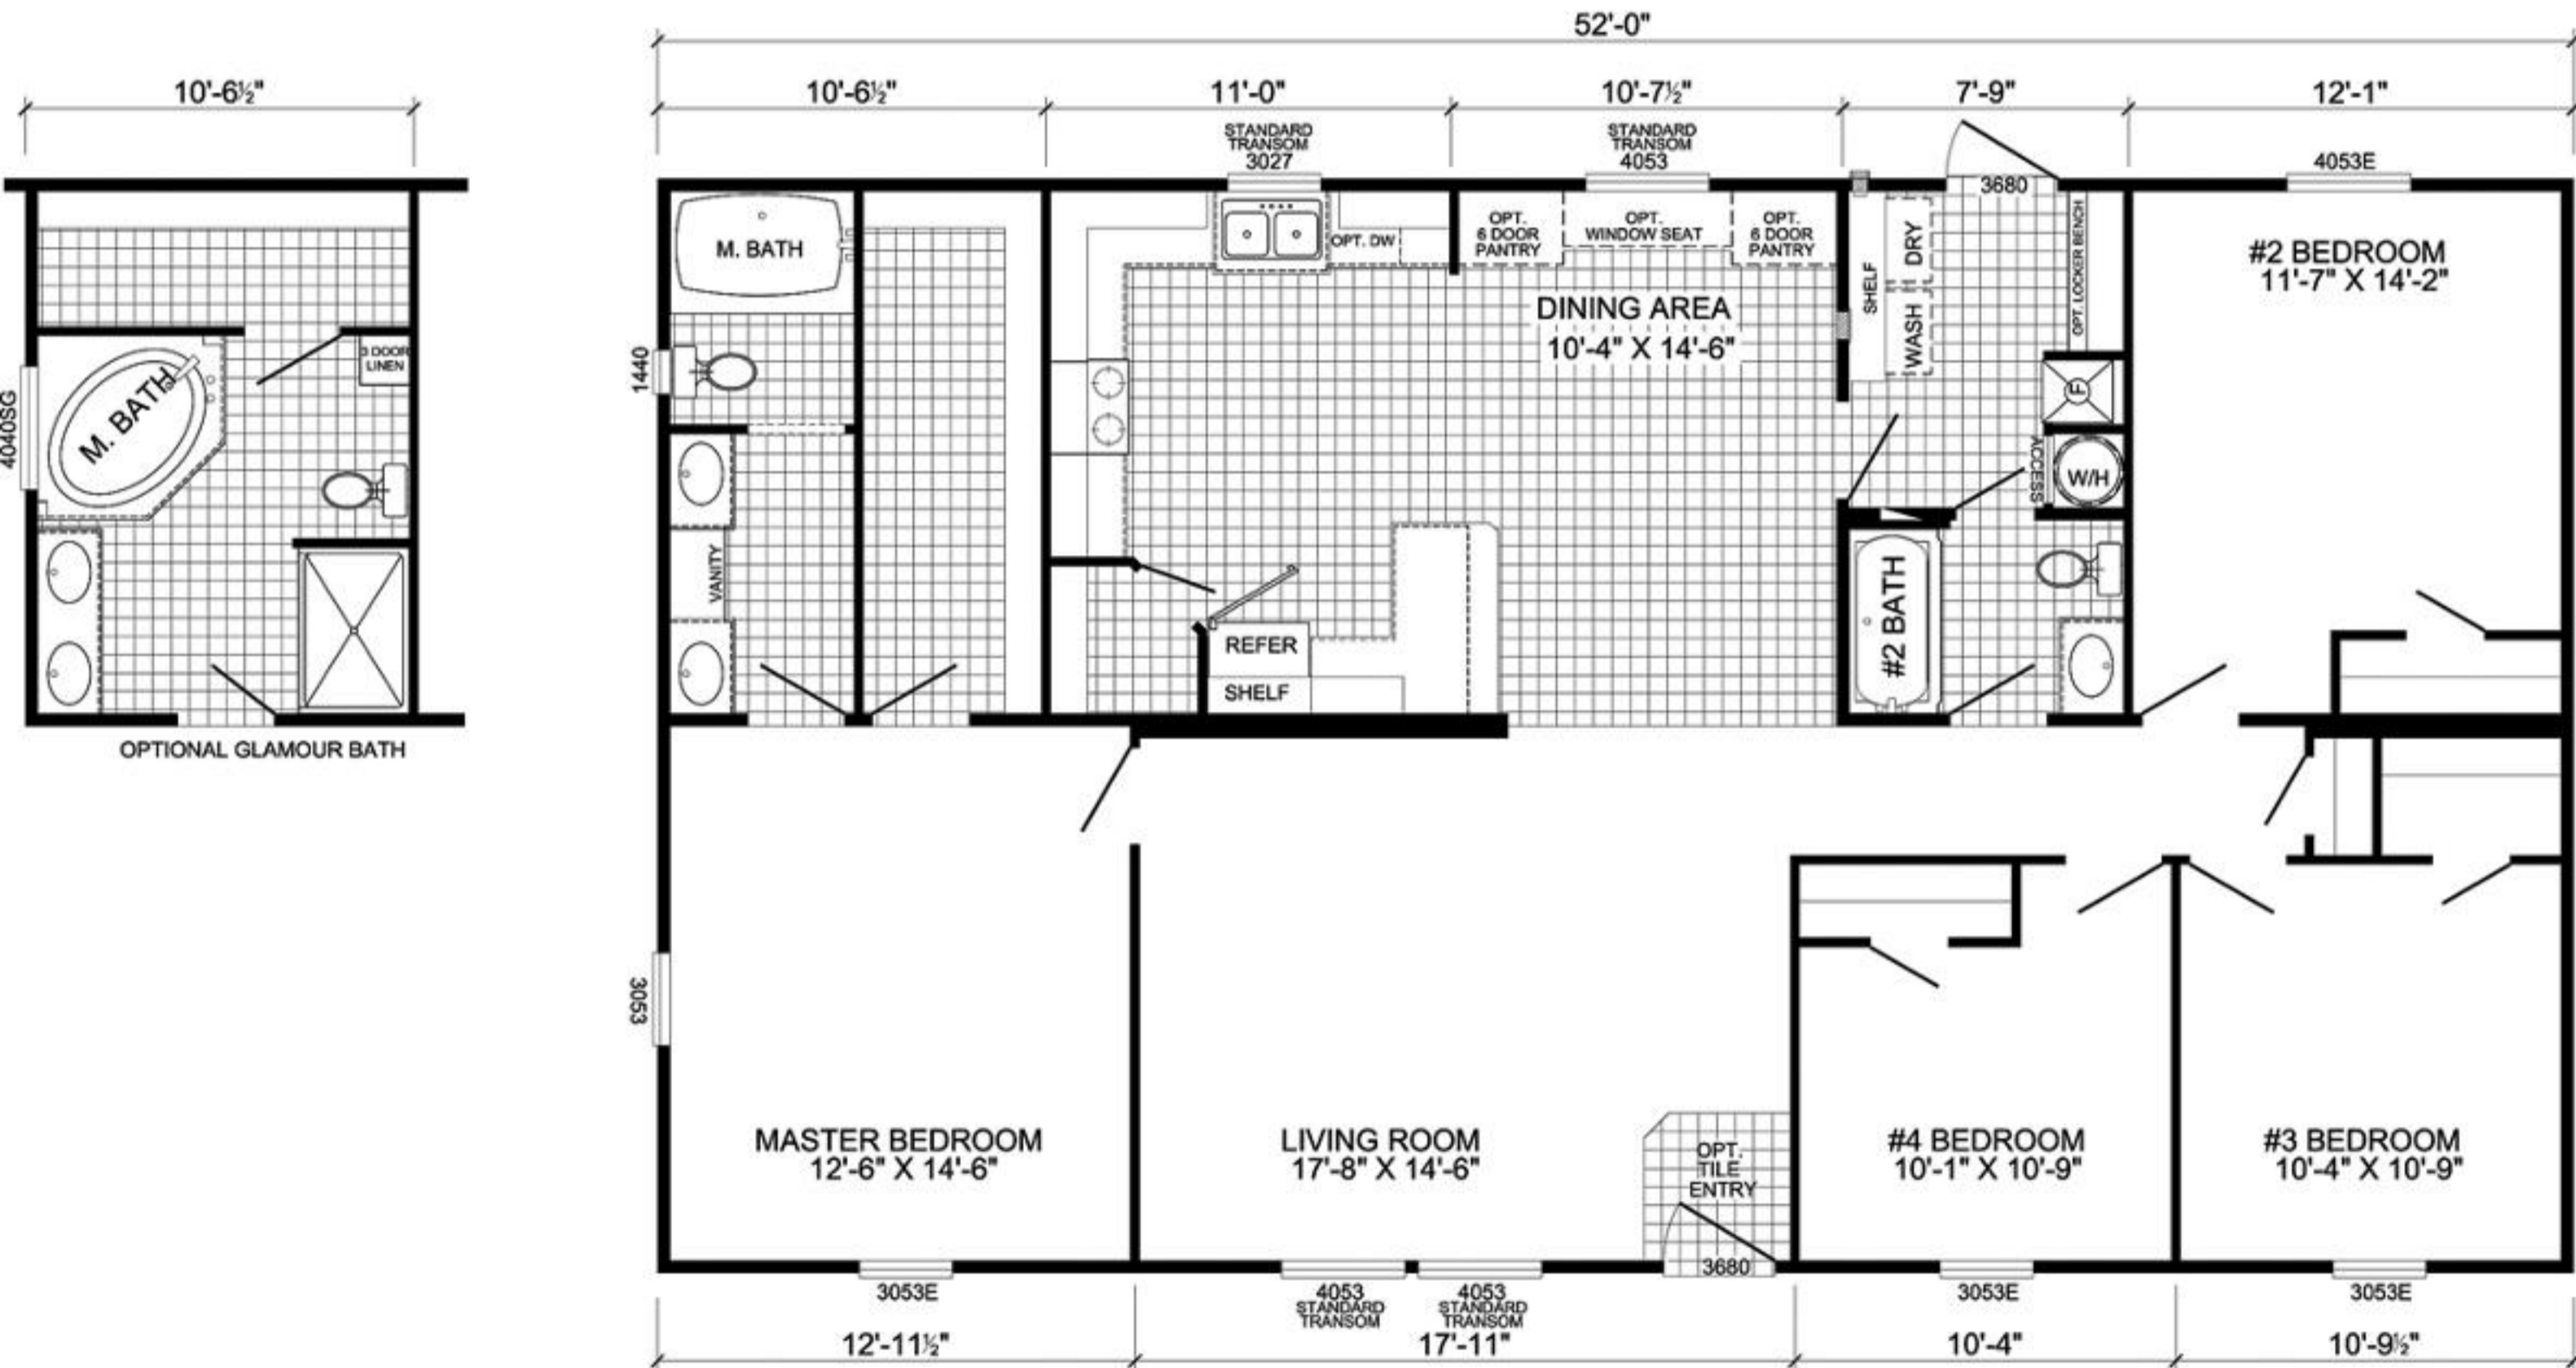

COUNTRY KITCHEN

L-3524C-SVS
4-BEDROOM / 2-BATH
32 X 56 - Approx. 1525 Sq. Ft.

Date: 6-9-2011

* All room dimensions include closets and square footage figures are approximate.
 * Transom windows are available on optional 9'-0" sidewall houses only.