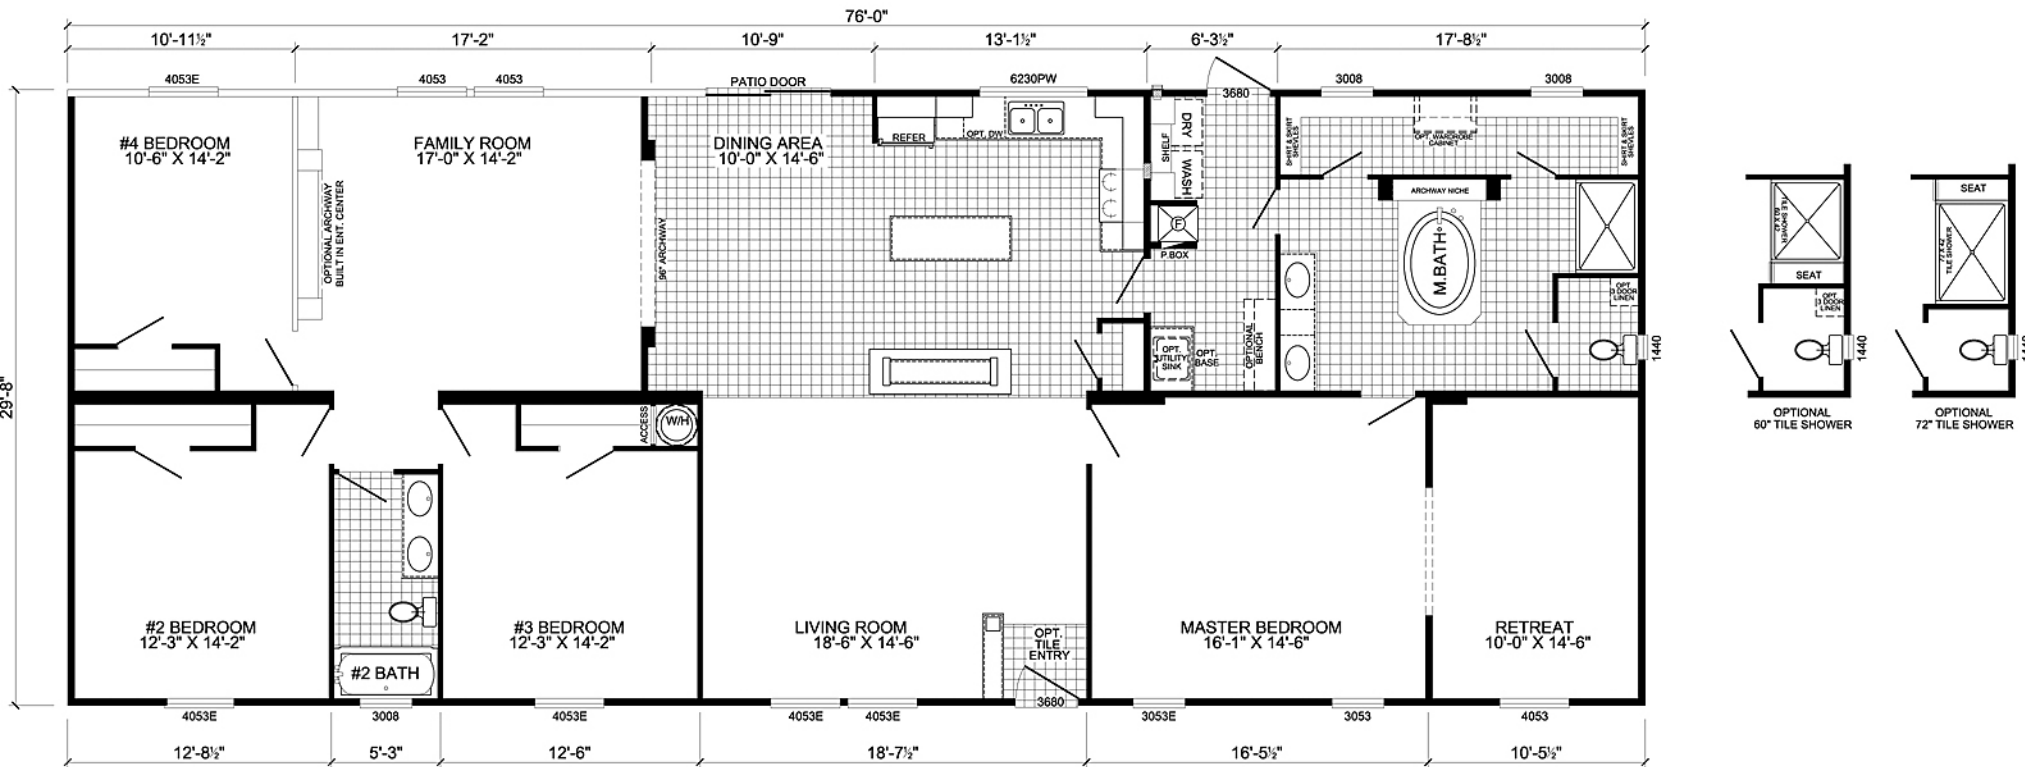

HAWTHORNE

P-3764H
4-BEDROOM / 2-BATH
32 X 80 - Approx. 2254 Sq. Ft.

8-22-2012

* All room dimensions include closets and square footage figures are approximate.

* Transom windows are available on optional 9'-0" sidewall houses only.

* Skirting shown is optional.

* Small dormer is optional only