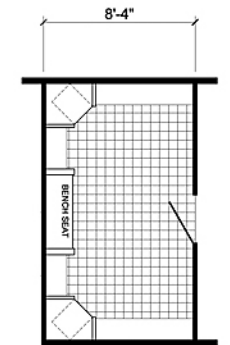

# KING RANCH

STANDARD FRONT ELEVATION

**M-3764F**  
**4-BEDROOM / 2-BATH**  
**32 X 80 - Approx. 2254 Sq. Ft.**

Date: 6-8-2011  
 \* All room dimensions include closets and square footage figures are approximate.  
 \* Transom windows are available on optional 9'-0" sidewall houses only.  
 \* Skirting shown is optional.  
 \* Small dormer is optional only