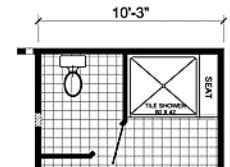

# KING RANCH

STANDARD FRONT ELEVATION

**M-3764F**  
**4-BEDROOM / 2-BATH**  
**32 X 80 - Approx. 2254 Sq. Ft.**

Date: 6-8-2011  
 \* All room dimensions include closets and square footage figures are approximate.  
 \* Transom windows are available on optional 9'-0" sidewall houses only.  
 \* Skirting shown is optional.  
 \* Small dormer is optional only