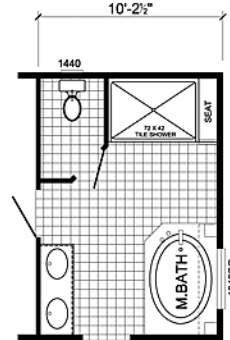

# KING RANCH

STANDARD FRONT ELEVATION

**M-3764F**  
**4-BEDROOM / 2-BATH**  
**32 X 80 - Approx. 2254 Sq. Ft.**

Date: 6-8-2011  
 \* All room dimensions include closets and square footage figures are approximate.  
 \* Transom windows are available on optional 9'-0" sidewall houses only.  
 \* Skirting shown is optional.  
 \* Small dormer is optional only