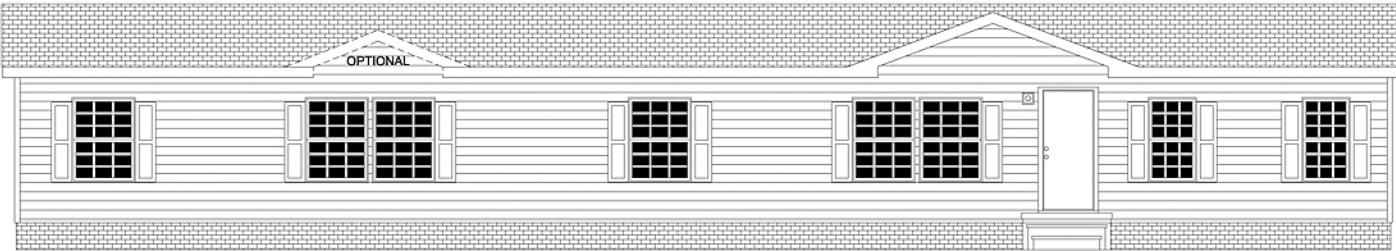

OPTIONAL DELUXE EXTERIOR FRONT ELEVATION

# KING RANCH

STANDARD FRONT ELEVATION

**M-3764F**  
**4-BEDROOM / 2-BATH**  
**32 X 80 - Approx. 2254 Sq. Ft.**

Date: 6-8-2011  
 \* All room dimensions include closets and square footage figures are approximate.  
 \* Transom windows are available on optional 9'-0" sidewall houses only.  
 \* Skirting shown is optional.  
 \* Small dormer is optional only