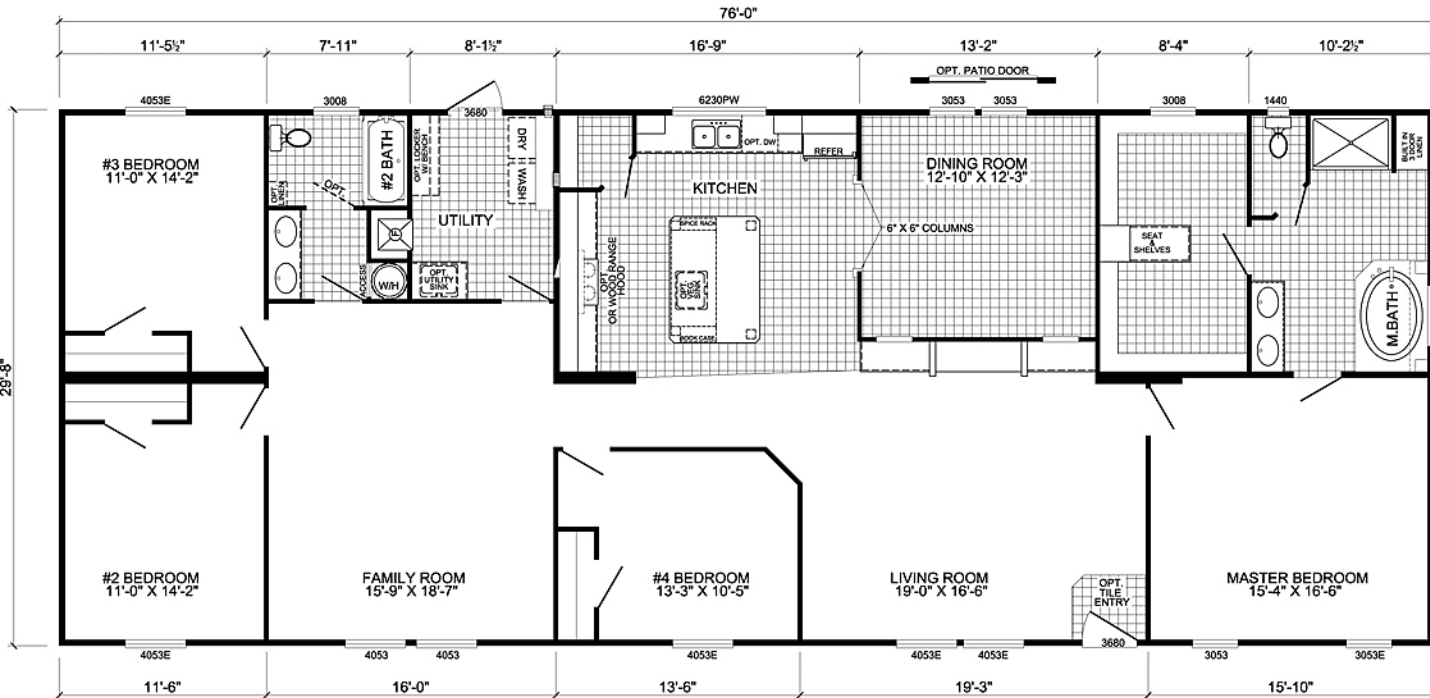

OPTIONAL DELUXE EXTERIOR FRONT ELEVATION

# KING RANCH

STANDARD FRONT ELEVATION

**M-3764F**  
**4-BEDROOM / 2-BATH**  
**32 X 80 - Approx. 2254 Sq. Ft.**

Date: 6-8-2011  
 \* All room dimensions include closets and square footage figures are approximate.  
 \* Transom windows are available on optional 9'-0" sidewall houses only.  
 \* Skirting shown is optional.  
 \* Small dormer is optional only