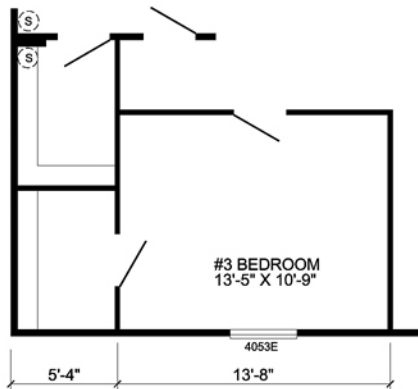

OPTIONAL 3 BEDROOM LAYOUT

M-3524B-SVS
4-BEDROOM / 2-BATH
32 x 56 - Approx. 1549 Sq. Ft.
Date: 6-9-2011