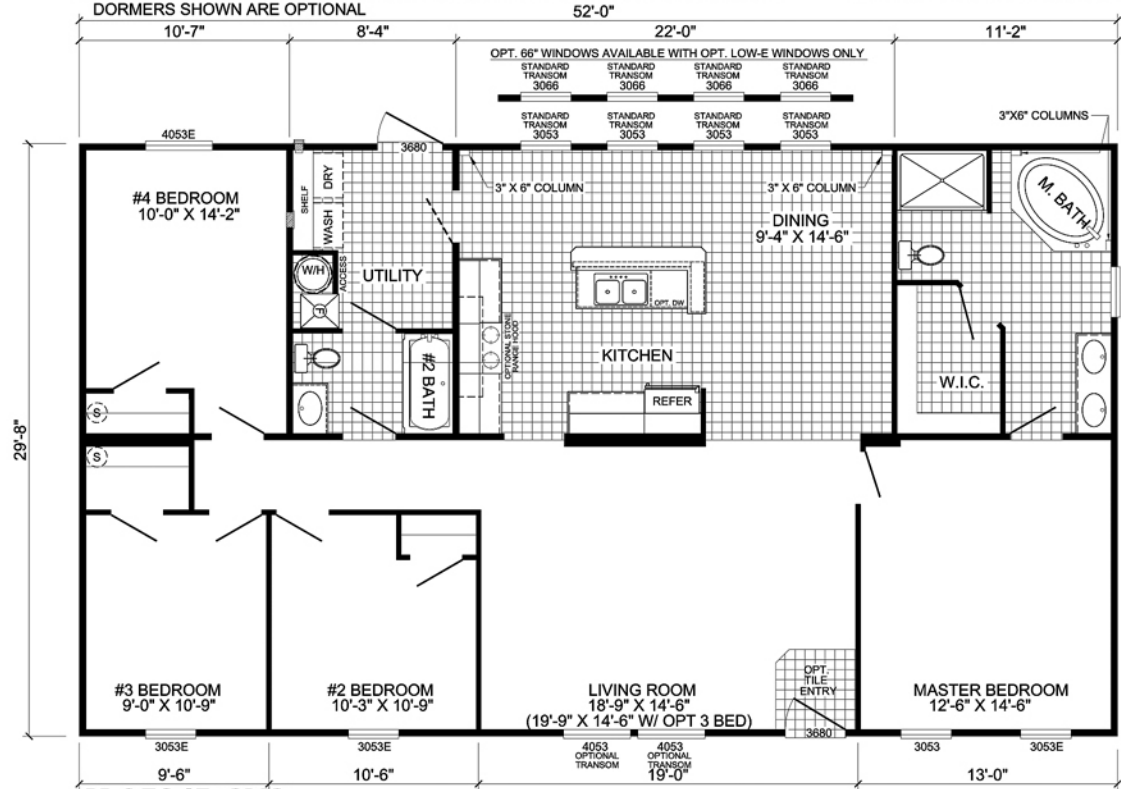

MAGNUM

OPT. GLAMOUR BATH