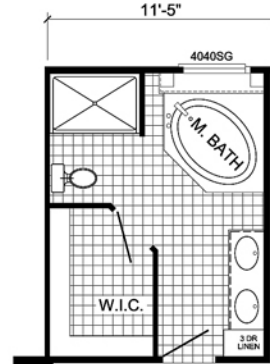

MAGNUM

OPT. GLAMOUR BATH