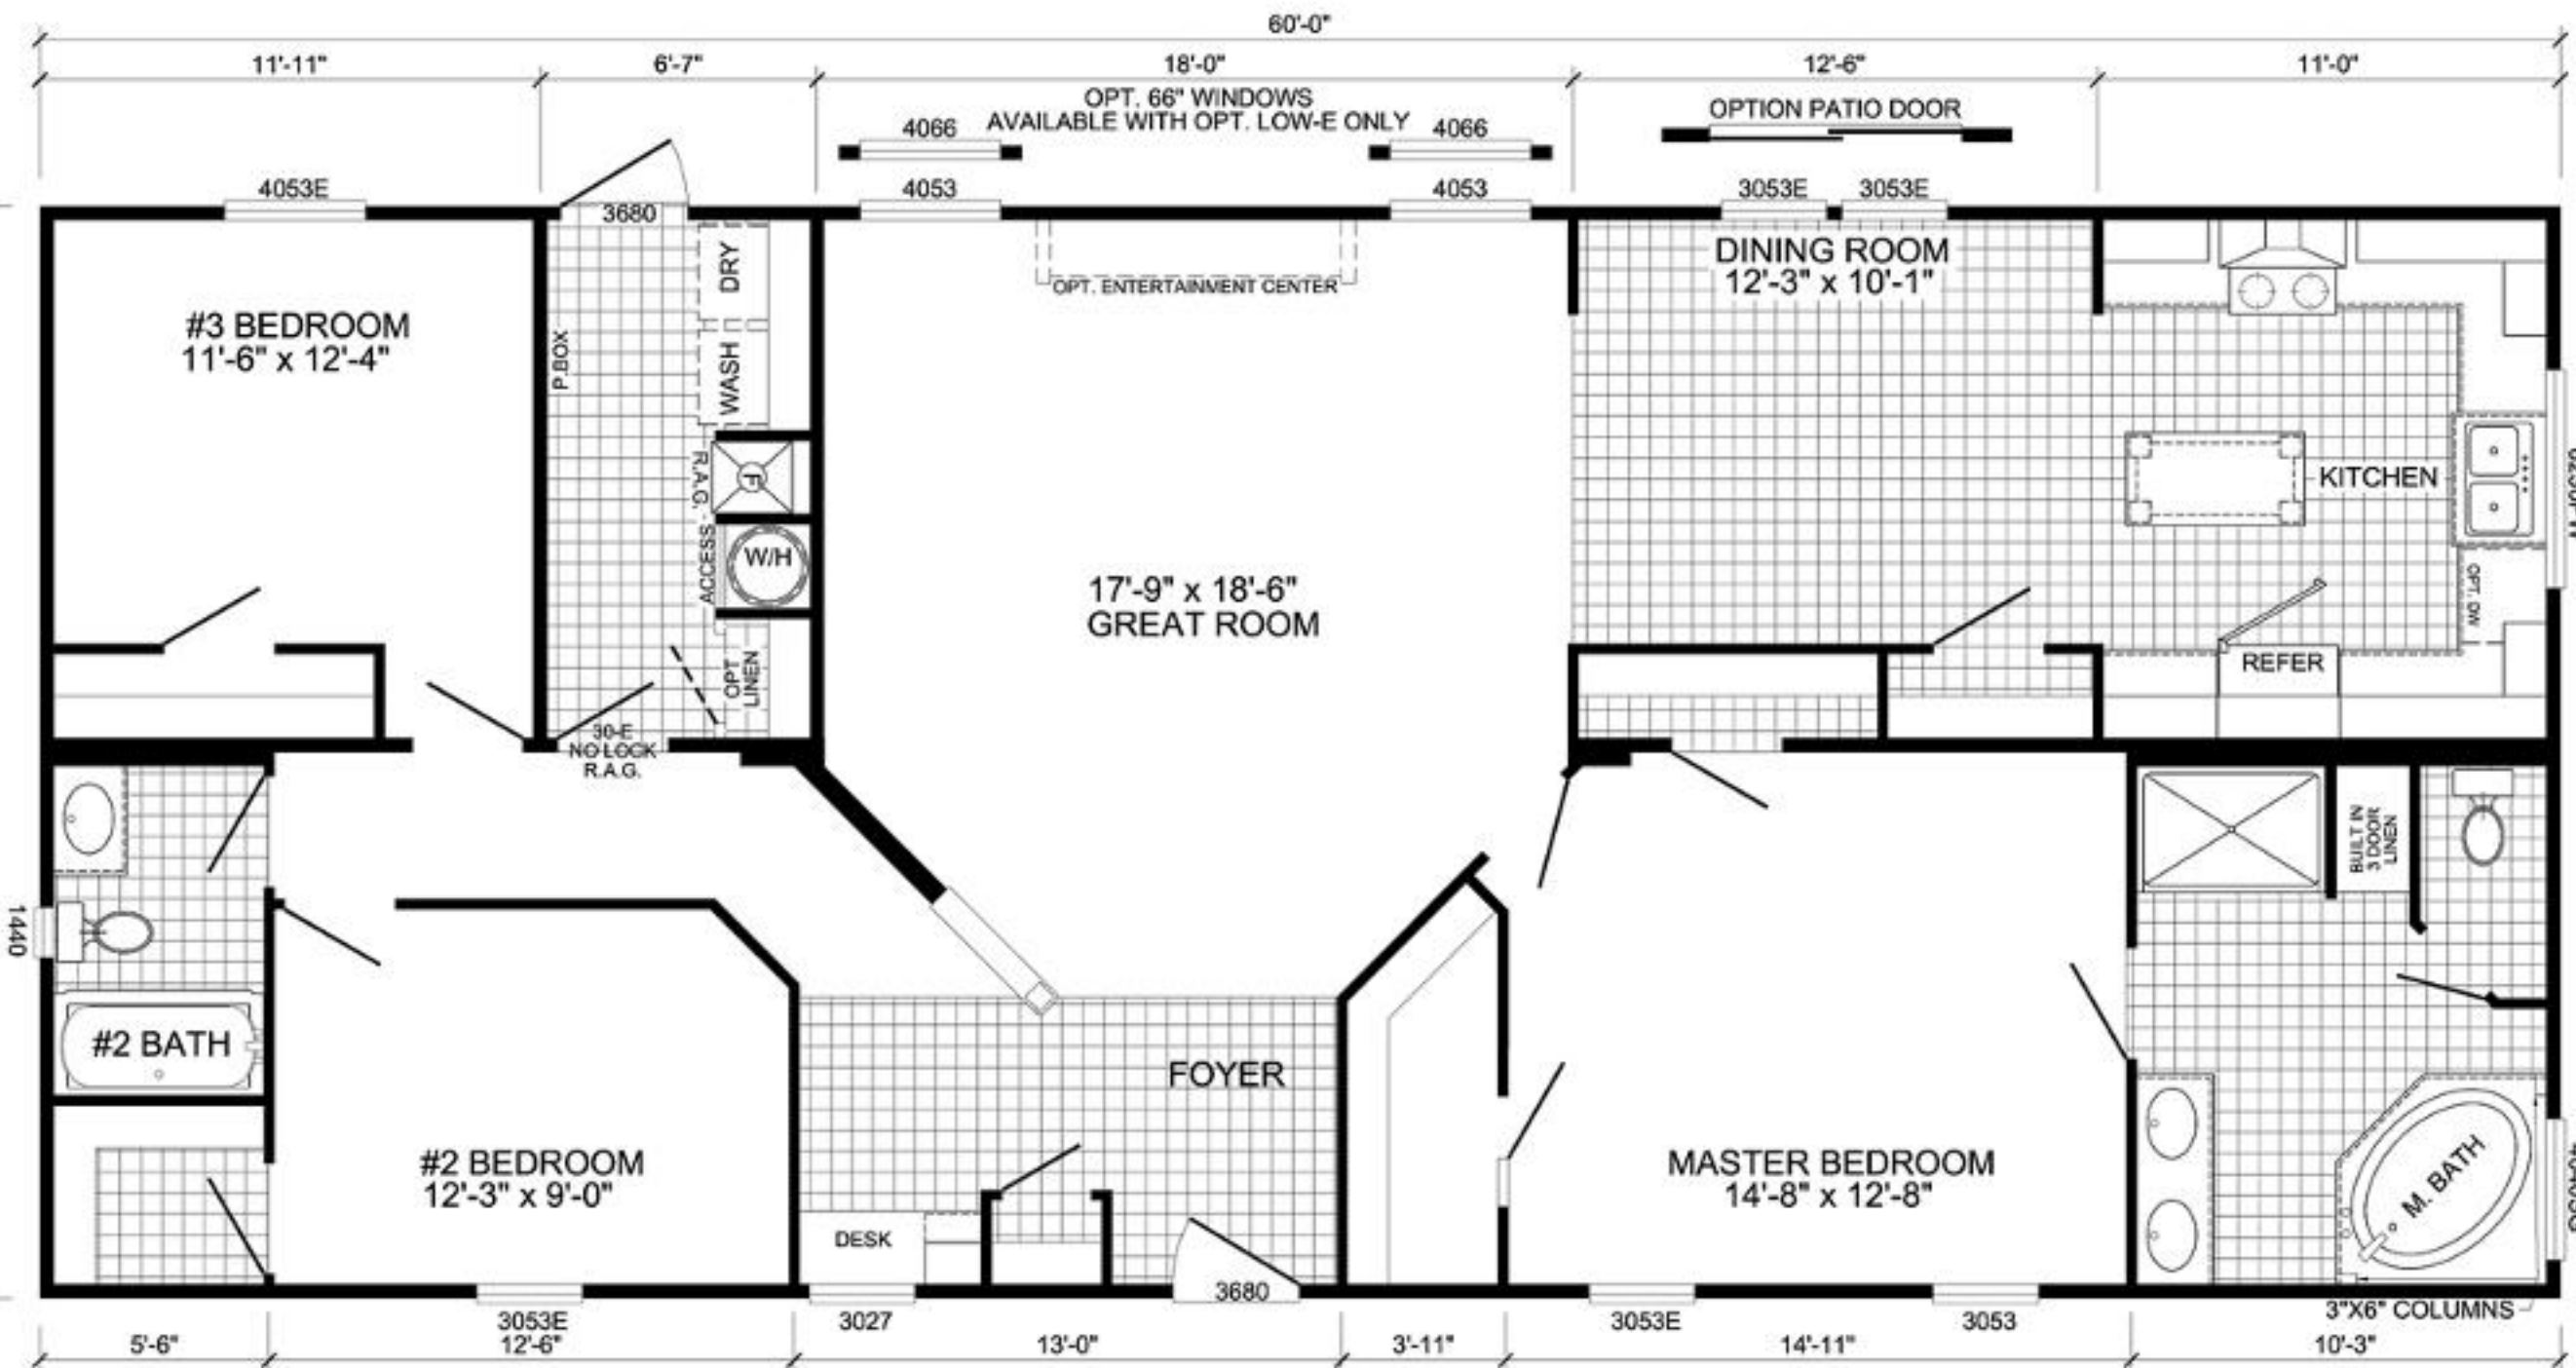

Millennium

L-2603E
3-BEDROOM / 2-BATH
28 x 64 - Approx. 1560 Sq. Ft.

Date: 3-4-2013

* All room dimensions include closets and square footage figures are approximate.