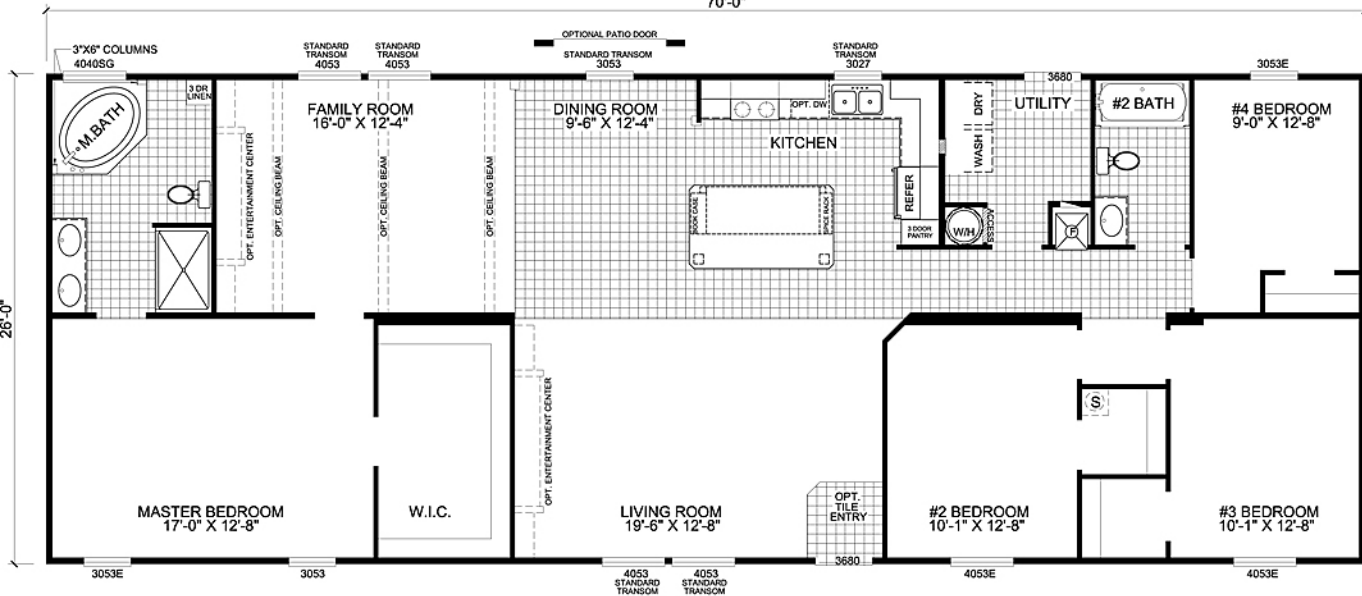

L-2704A

4-BEDROOM / 2-BATH

28 X 74 - Approx. 1820 Sq. Ft.

Date: 5-11-2012