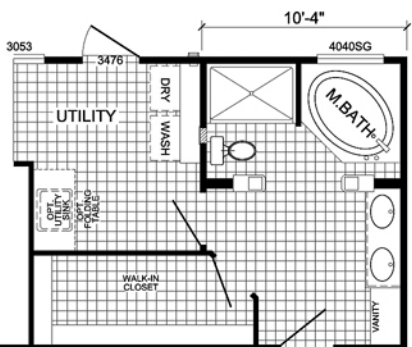

# SOUTHERN LIVING

OPTIONAL BATH WITH GLAMOUR SHOWER

**L-3684A**  
**4-BEDROOM / 2-BATH**  
**32 X 72 - Approx. 2017 Sq. Ft.**

Date: 11-4-2011

\* All room dimensions include closets and square footage figures are approximate.  
 \* Transom windows are available on optional 9'-0" sidewall houses only.