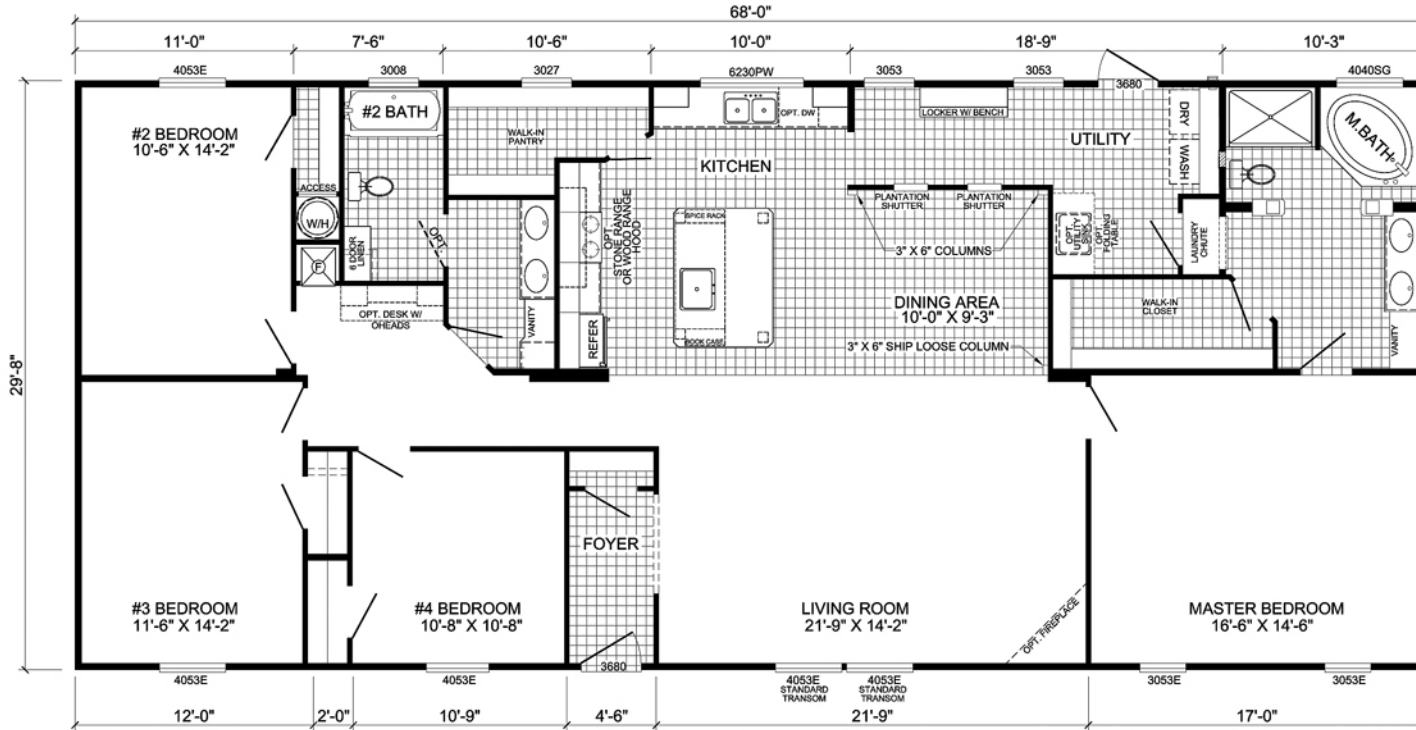

# SOUTHERN LIVING

OPTIONAL BATH WITH GLAMOUR SHOWER

**L-3684A**  
**4-BEDROOM / 2-BATH**  
**32 X 72 - Approx. 2017 Sq. Ft.**

Date: 11-4-2011

\* All room dimensions include closets and square footage figures are approximate.  
 \* Transom windows are available on optional 9'-0" sidewall houses only.