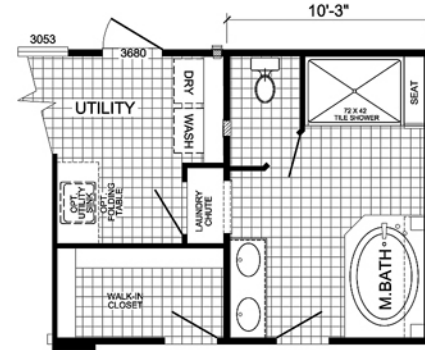

# SOUTHERN LIVING

OPTIONAL BATH WITH GLAMOUR SHOWER

**L-3684A**  
**4-BEDROOM / 2-BATH**  
**32 X 72 - Approx. 2017 Sq. Ft.**

Date: 11-4-2011

\* All room dimensions include closets and square footage figures are approximate.  
 \* Transom windows are available on optional 9'-0" sidewall houses only.