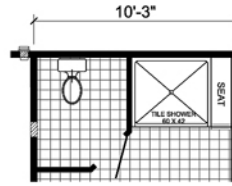

# SOUTHERN LIVING

OPTIONAL BATH WITH GLAMOUR SHOWER

**L-3684A**  
**4-BEDROOM / 2-BATH**  
**32 X 72 - Approx. 2017 Sq. Ft.**

Date: 11-4-2011

\* All room dimensions include closets and square footage figures are approximate.  
 \* Transom windows are available on optional 9'-0" sidewall houses only.