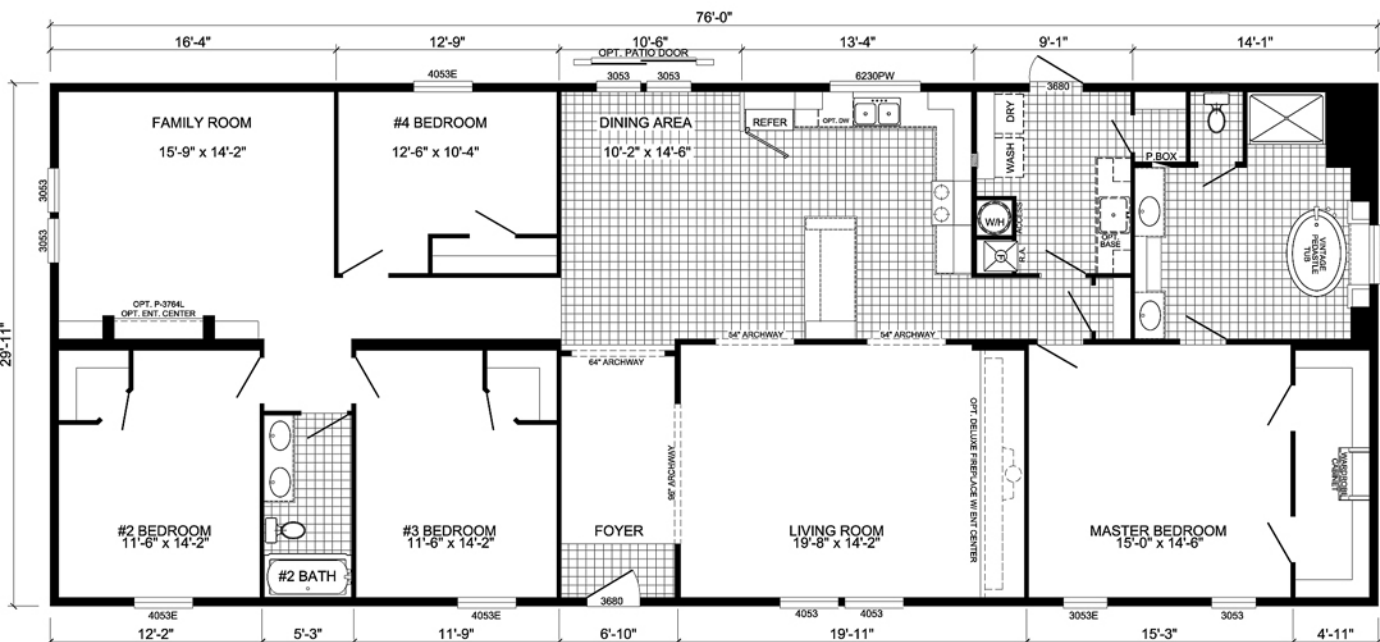

THE BLAKELY

OPTIONAL SANTA FE EXTERIOR

OPT. 84" TILE SHOWER

P-3764L
4-BEDROOM / 2-BATH
32 X 74 - Approx. 2254 Sq. Ft.

Date: 8-19-2013
 * All room dimensions include closets and square footage figures are approximate.
 * Transom windows are available on optional 9'-0" sidewall houses only.
 * Skirting shown is optional.