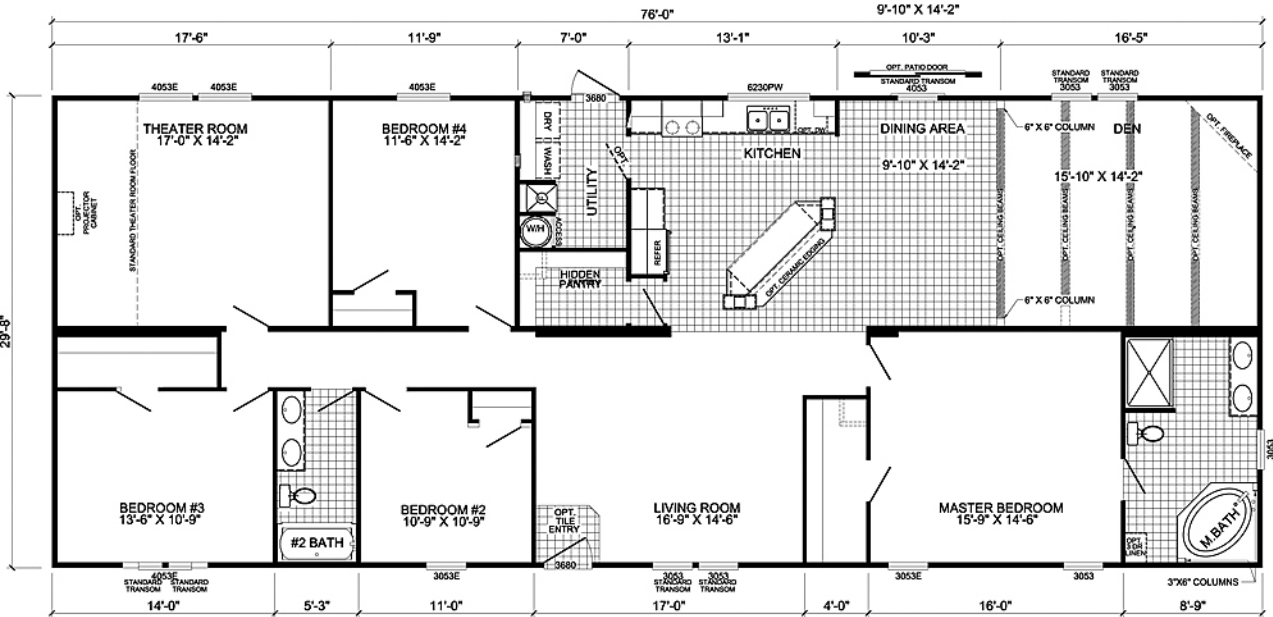

THE GAMEDAY

M-3764I-SVS
4-BEDROOM / 3-BATH
32 X 80 - Approx. 2254 Sq. Ft.