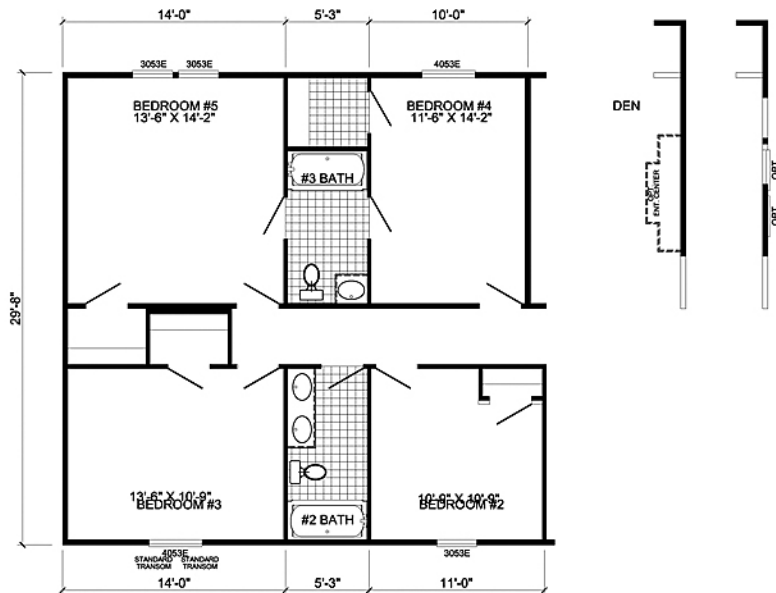

OPTIONAL 5TH BEDROOM / 3RD BATH