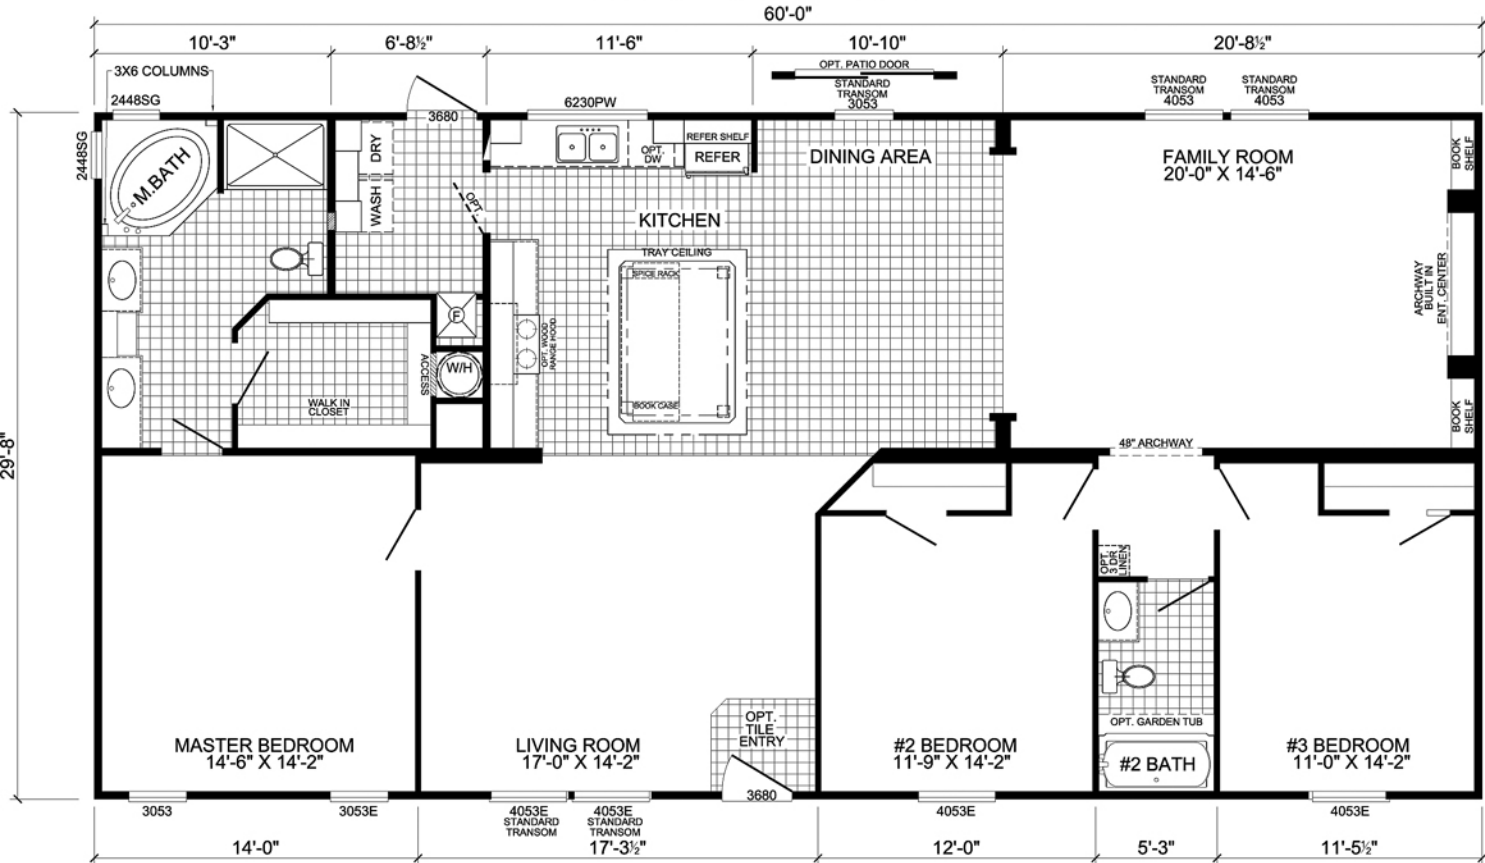

# WIMBERLY PLUS

**FRONT ELEVATION**

**P-3603G**

**3-BEDROOM / 2-BATH**

**32 X 60 - Approx. 1780 Sq. Ft.**

Date: 8-20-2013

\* All room dimensions include closets and square footage figures are approximate.

\* Transom windows are available on optional 9'-0" sidewall houses only.