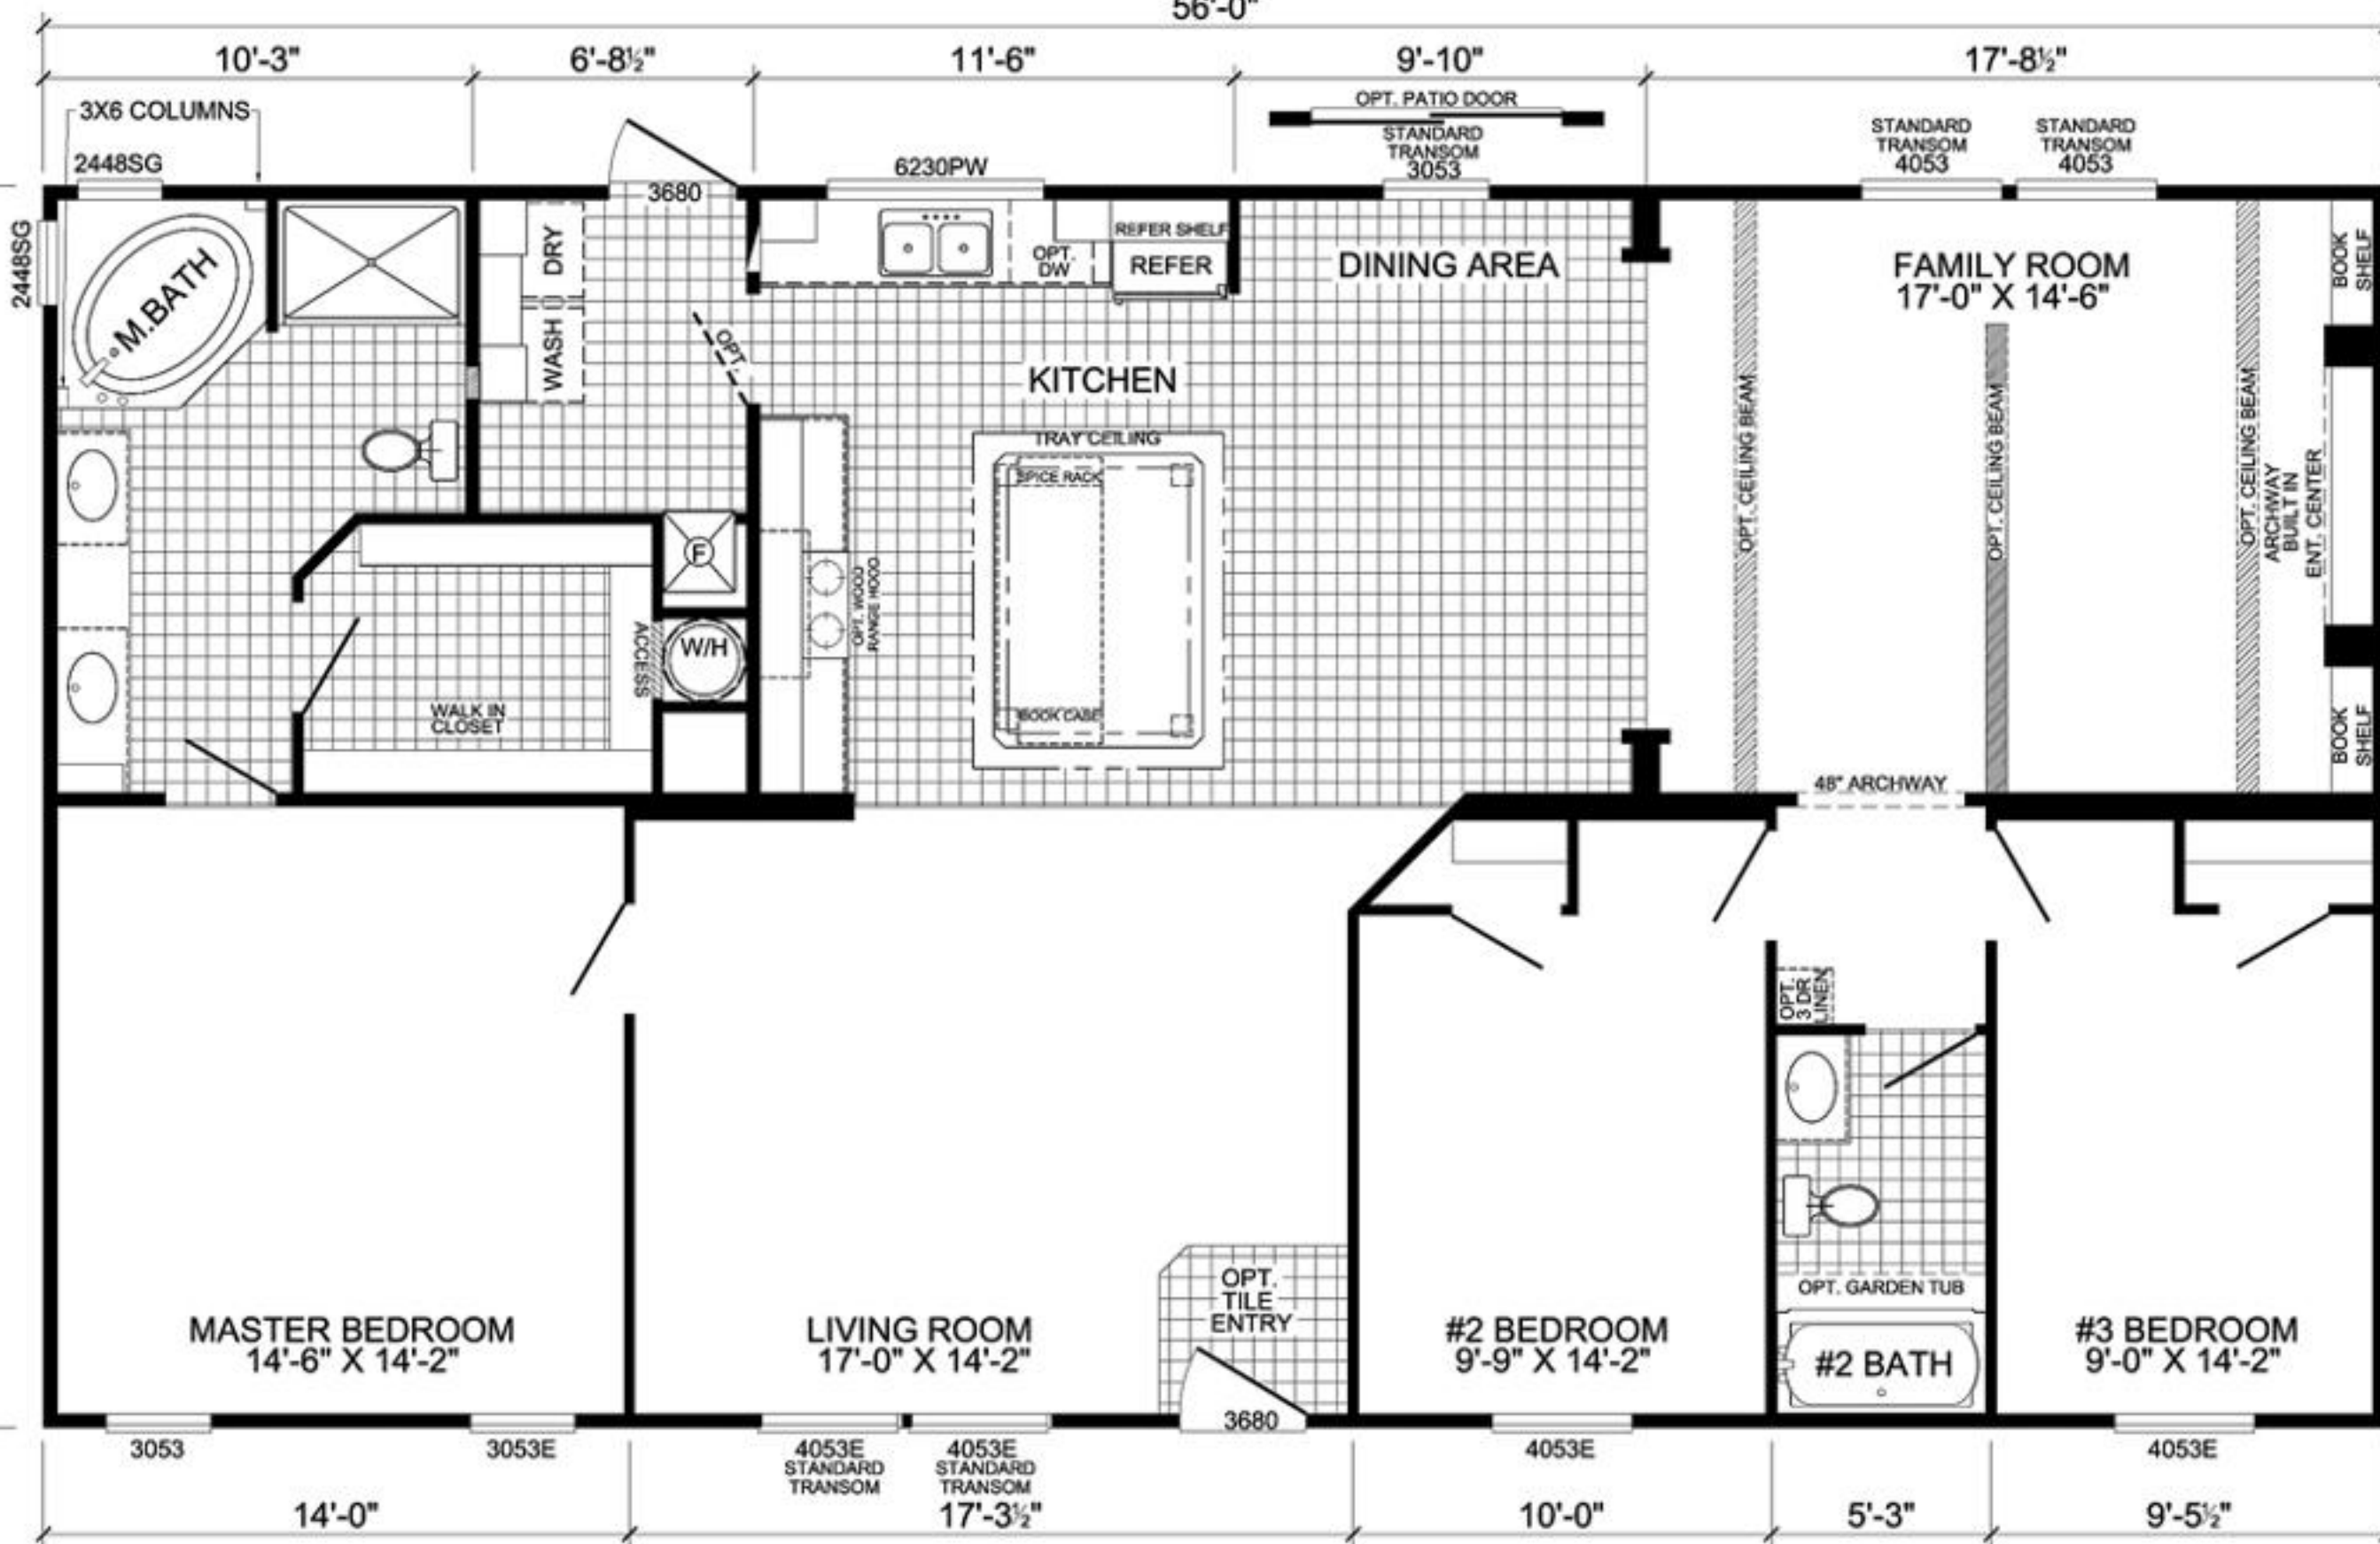

WIMBERLY

FRONT ELEVATION

56'-0"

P-3563B

3-BEDROOM / 2-BATH

32 X 60 - Approx. 1661 Sq. Ft.

Date: 8-22-2012

* All room dimensions include closets and square footage figures are approximate.
* Transom windows are available on optional 9'-0" sidewall houses only.